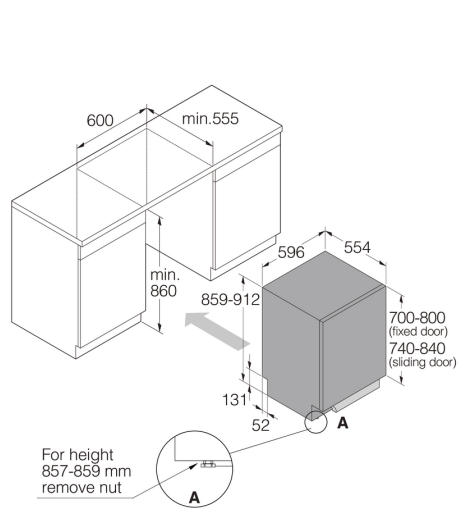

Design and integration

- From the front adjustable door spring: Yes
- From front adjustable rear foot: Yes
- Installation: Velcro strips for easy mounting and adjustment of the separate custom door, Integrated anti-siphon - Prevents spontaneous in- and outlet of water and simplifies elevated installation, Steam protection strip
- Sliding door: Yes
- Possible to install elevated: Yes
- Custom door size: Custom door size 760-840
- Min. niche width: 600 mm
- Min. niche height: 860 mm
- Depth (incl. wall spacing): 555 mm
- Max Height adjustment: 53 mm
- Adjustable kick plate: No

Technical data

- Water connection: Size 3/4" - Can only be connected to cold water
- Adapter for water connection: No
- Max. temperature of inflow water: 70 °C
- Noise level (max): 38 dB(A)
- Reference programme: 1
- Duration of standard programme: 178 min
- Estimated yearly energy consumption: 216 kWh
- Energy consumption - normal program: 0.571 kWh
- Energy stars: 4.5
- Water stars: 6
- Water consumption: 10.6 l
- Power consumption in standby mode: 0.77 W
- Plug type: AU plug
- Connected load: 2000 W
- Voltage (V): 220-240 V
- Number of phases: 1
- Fuse: 10 A
- Frequency: 50 Hz
- Required inlet water pressure MPa: 0,03-1
- Net weight: 43 kg

Dimensions

- Width: 596 mm
- Height: 859 mm
- Depth: 554 mm
- Maximum product height: 912 mm
- Length of electrical cord: 1730 mm
- Depth with door open: 1283 mm
- Length inlet hose: 163 cm
- Length outlet hose: 200 cm

Logistic information

- Packaging width: 640 mm
- Packaging height: 930 mm
- Packaging depth: 680 mm
- Gross weight: 46.3 kg
- Product code: 740013
- EAN code: 3838782623035

Sliding Door DW60 dishwasher XXL