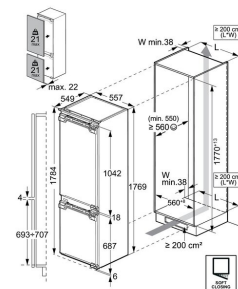

© 2025 AEG Appliances. All rights reserved.