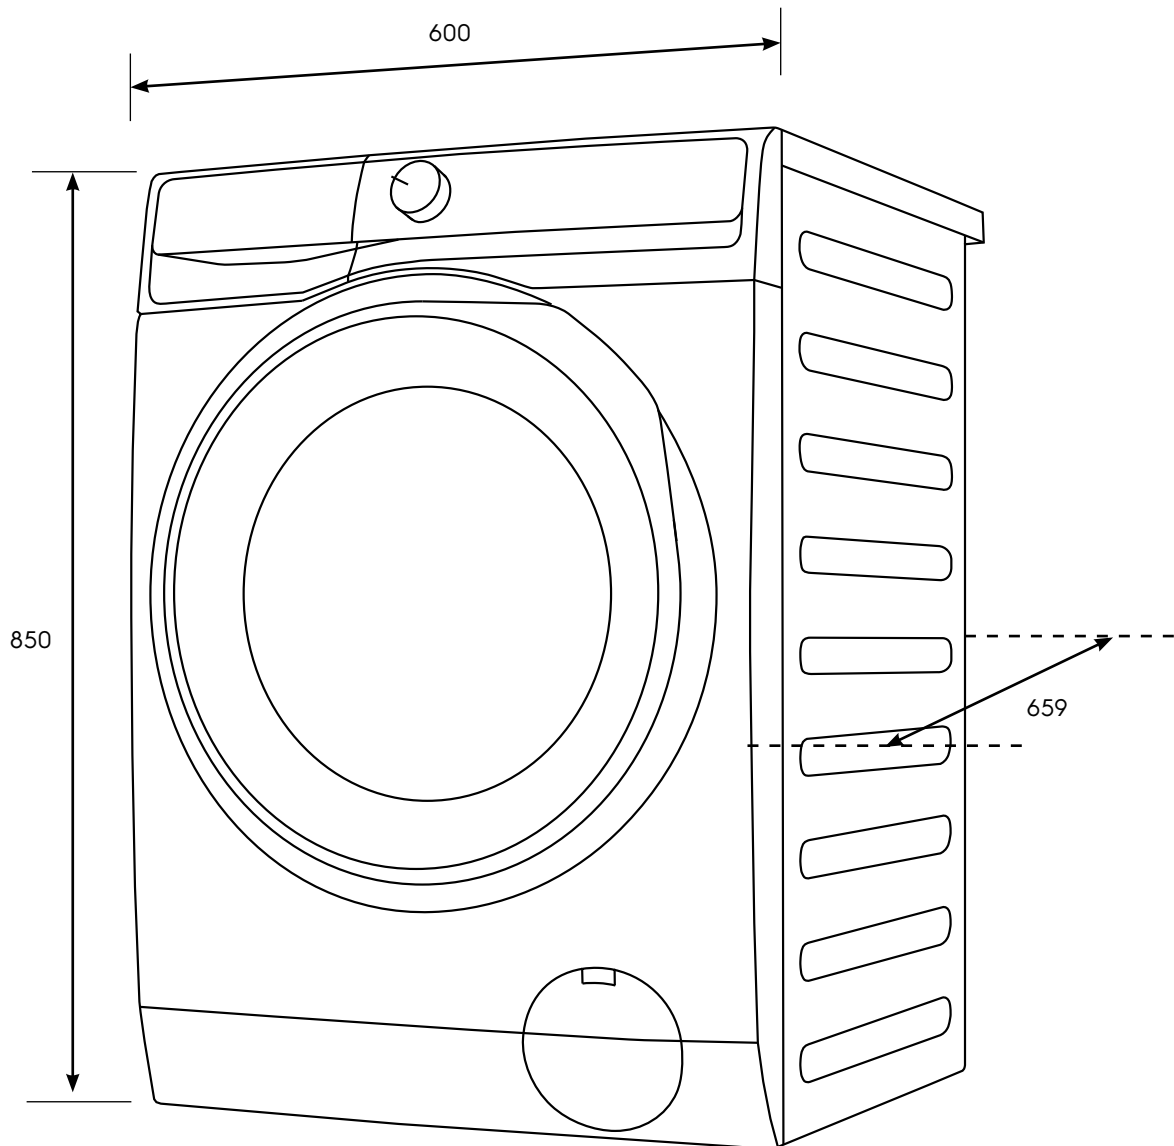

# Dimension Guide

## Front load washer dryer

**Model:**

EWW1043R7WCS

**Dimensions**

	width	height	depth
Product (mm)	600	850	659

**Please note!** Dimensions to be used as a guide only. All customers MUST refer to the user manual supplied with the product for detailed installation instructions.