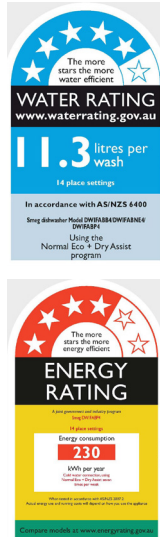

### DWIFABP4 SMEG BUILT-IN DISHWASHER, RETRO DESIGN

EAN 8017709357733

Size	598mmW x 600mmD x 850mmH
Capacity	14 place settings
Finish	Black
Display	LED indicators
Programs	10 +1 programs
End of cycle indicator	On display, with acoustic signal
Baskets	2 Levels + cutlery basket
Wash system	Orbital wash system
Water softener	Yes
Temperatures	7 - 38°, 45°, 50°, 55°, 65°, 70°, 75°C
Features	Special programs Acquatest turbidity sensor ½ load FlexiZone Upper basket adjustable in three levels on telescopic guides Water softener Self balancing hinges
Water connection	Cold or hot water connection (60°C max)
Timer	Up to 9 hours, with automatic soak
Filtration	Stainless steel 5 stage filtration
Drying	Natural condenser drying, with Dry Assist + automatic door opening system at the end of the cycle
Safety	Total Acquastop anti flood protection system Child safety system (control lock)
Noise	46 dB(A) re 1pW
Energy consumption	230 kWh per year using ECO program
Water consumption	11.3 litres per wash cycle using ECO program
Power	1800 W 220-240V /50 Hz/10 amp
Warranty	Five years parts and labour