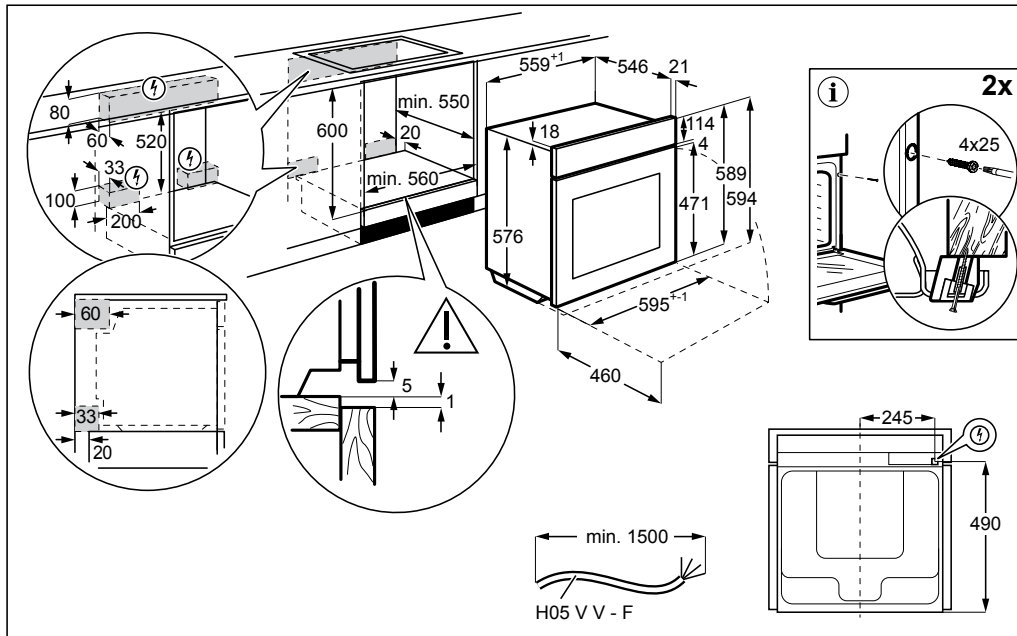

9000 SERIES

NBT9P831AT

BUILT-IN SINGLE OVEN

Dimensions	Width (mm)	Height (mm)	Depth (mm)
Underbench cut-out (mm)	560	600	550
Carbinet cut-out (mm)	560	590	550
Product (mm)	595	594	567

UNDERBENCH