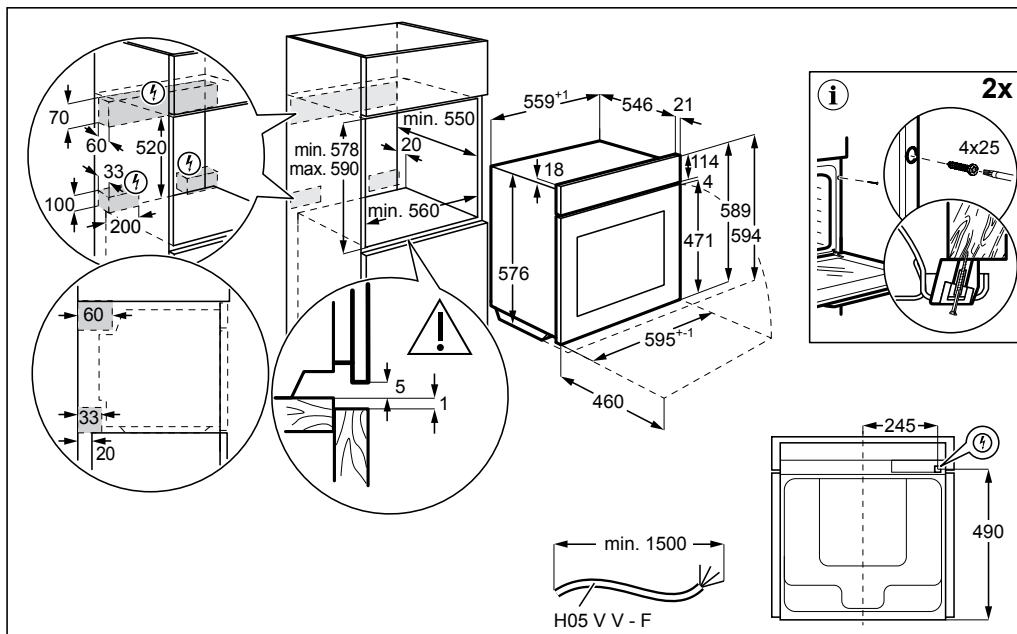

### 9000 SERIES

NBT9P831AT

BUILT-IN SINGLE OVEN

Dimensions	Width (mm)	Height (mm)	Depth (mm)
Underbench cut-out (mm)	560	600	550
Carbinet cut-out (mm)	560	590	550
Product (mm)	595	594	567

#### IMPORTANT

These dimensions are a guide only. All measurements are in millimetres (mm).  
For complete installation instructions, refer to the manual provided with product.