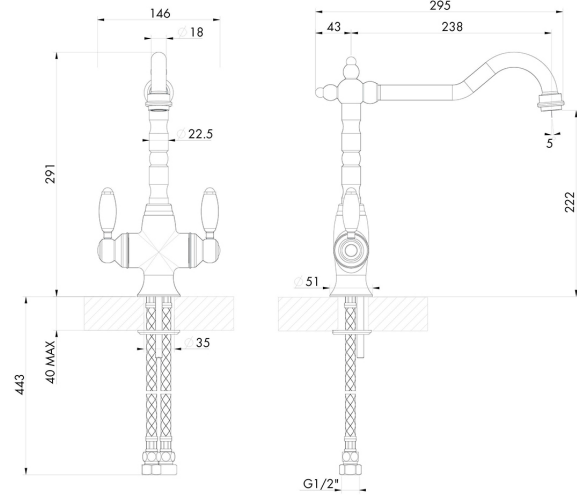

Providence Double Sink Mixer - Brushed Brass

Code: PR403DM-BB

BATHROOM | KITCHEN | LAUNDRY | TRADITIONAL & HAMPTONS STYLE SPECIALISTS

Specifications

- Material: Brass
- Finish: Brushed Brass
- WELS Rating: 5 Star (5.5L/min) (R:T41453)
- Quarter turn ceramic disk valves
- Watermark approved to Australian Standards
- Swivel Spout