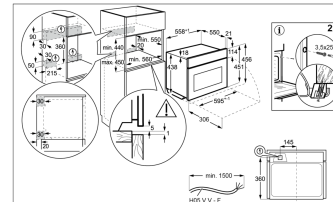

CABINET

Product Dimension

Total height (mm) - 456, Total width (mm) - 595, Total depth (mm) - 571, CM Tech data (cm) - 45

Flush fit cut out

Flush fit cut out height (mm) - 450, Flush fit cut out width (mm) - 560, Flush fit cut out depth (mm) - 550