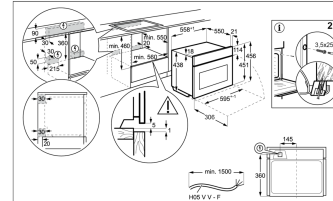

UNDERBENCH