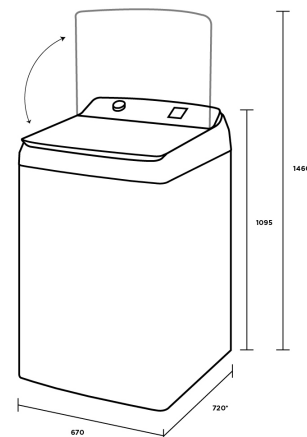

Top Load Washers

*Add 25mm for the hose protrusion at the back

DIMENSIONS

Total height (mm) - 1095, Total width (mm) - 670, Total depth (mm) - 720, Height with lid open (mm) - 1460, Depth with hoses (mm) - 745