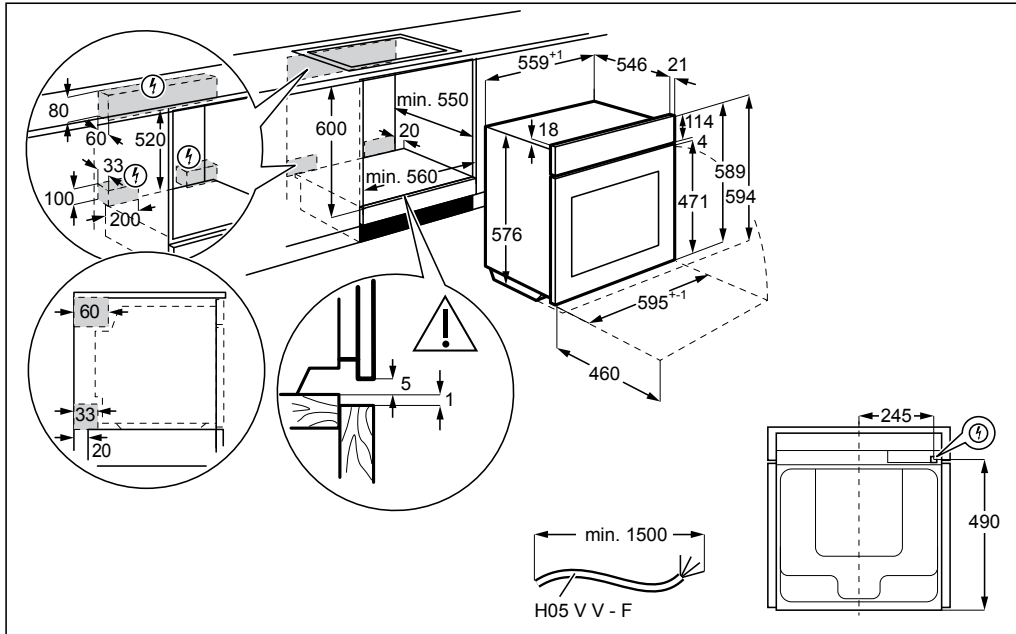

7000 SERIES

NBE7P731AT

BUILT-IN SINGLE OVEN

Dimensions	Width (mm)	Height (mm)	Depth (mm)
Underbench cut-out (mm)	560	600	550
Carbinet cut-out (mm)	560	590	550
Product (mm)	595	594	567

UNDERBENCH

CABINET

IMPORTANT

These dimensions are a guide only. All measurements are in millimetres (mm).
For complete installation instructions, refer to the manual provided with product.