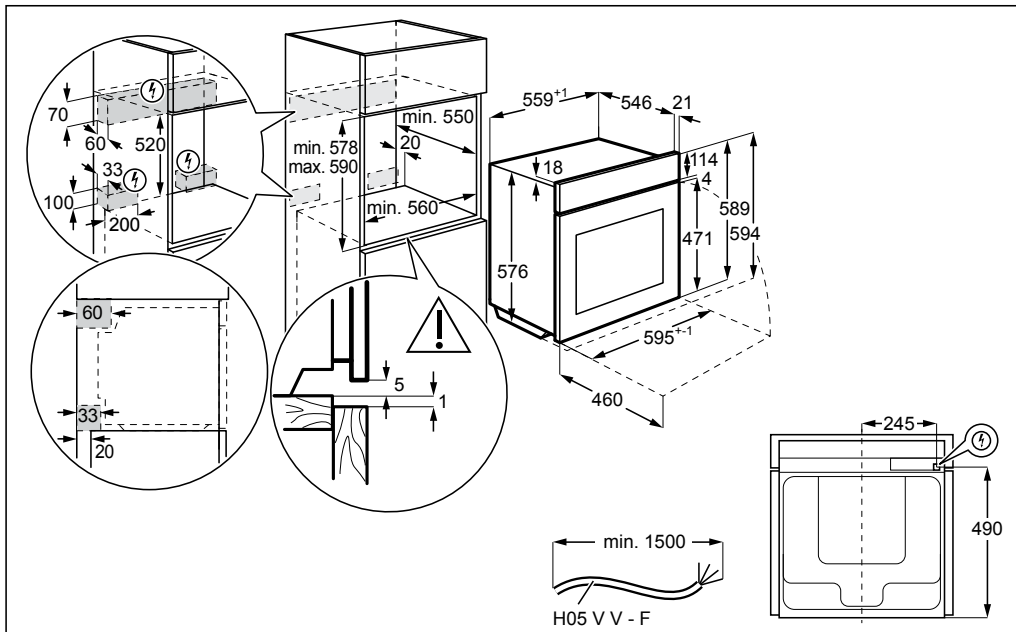

7000 SERIES

NBE7P731AT

BUILT-IN SINGLE OVEN

Dimensions	Width (mm)	Height (mm)	Depth (mm)
Underbench cut-out (mm)	560	600	550
Carbinet cut-out (mm)	560	590	550
Product (mm)	595	594	567

UNDERBENCH

CABINET

IMPORTANT

These dimensions are a guide only. All measurements are in millimetres (mm).
For complete installation instructions, refer to the manual provided with product.