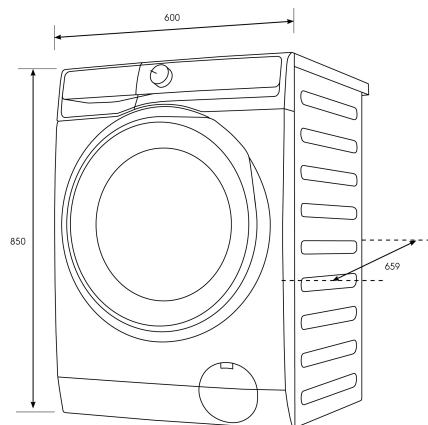

Drying Programs

Drying Programs - timed programs, Degree of dryness - extra, cupboard, iron dry, Venting - directional front vent grille

Model:
EWW1242R9SCS