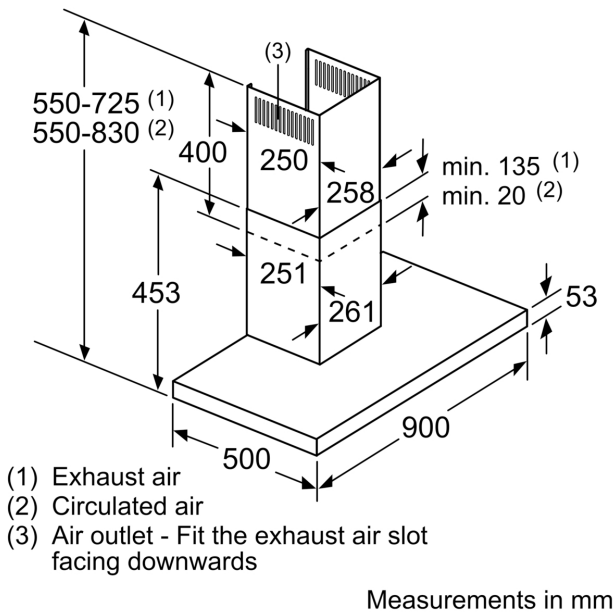

Color chimney:	Stainless steel
Typology:	Wall-mounted
Length electrical supply cord:	150 cm
Height of the chimney:	415-680/495-770 mm
Height of product, without chimney:	53 mm
Minimum distance above an electric hob:	600 mm
Minimum distance above a gas hob:	750 mm
Net weight:	13.0 kg
Type of control:	mechanical
Number of speed settings:	3
Max. air extraction:	616 m ³ /h
Max. air recirculation:	280 m ³ /h
Number of lights:	2
Noise level:	70 dB(A) re 1pW
Diameter of air outlet:	120 mm
Grease filter material:	Washable aluminium
EAN code:	4242005222223
Connection rating:	216 W
Voltage:	220-240 V
Frequency:	50 Hz
Plug type:	AU plug
Installation type:	Wall-mounted

Performance

- 3 power settings
- Suitable for ducted or recirculated extraction
- Accessory required for recirculated extraction: Recirculating kit
- Extraction rate exhaust air according to EN 61591 max. 616 m³/h

Convenience

- 2 x LED Lights
- Light Intensity: 276 lux
- Colour Temperature: 3000 K
- Dishwasher safe metal grease filters

Technical Information

- Dimensions exhaust air (HxWxD): 450-830 x 898 x 500 mm
- Dimensions recirculating (HxWxD): 550-830 x 898 x 500 mm
- Diameter pipe Ø 120 mm (Ø 120 mm enclosed)
- Power rating: 216 W
- Electrical cable length 1.5 m

**Series 2, Wall-mounted canopy
rangehood, 90 cm, Stainless steel
DWB95BC50A**

measurements in mm

A: from upper edge of pan support
B: Socket

measurements in mm

A: from upper edge of pan support