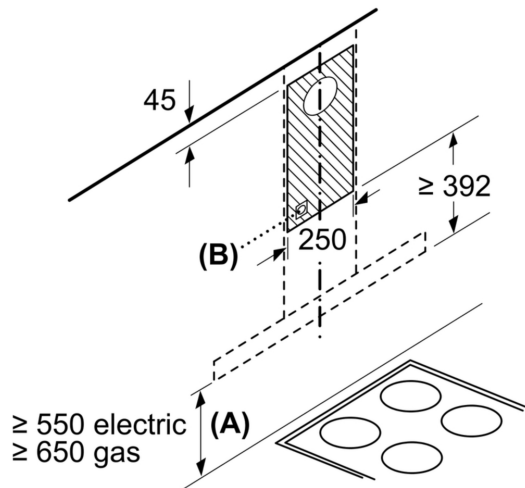

Color chimney:	Stainless steel
Typology:	Wall-mounted
Length electrical supply cord:	150 cm
Height of the chimney:	415-680/495-770 mm
Height of product, without chimney:	53 mm
Minimum distance above an electric hob:	600 mm
Minimum distance above a gas hob:	750 mm
Net weight:	13.0 kg
Type of control:	mechanical
Number of speed settings:	3
Max. air extraction:	616 m ³ /h
Max. air recirculation:	280 m ³ /h
Number of lights:	2
Noise level:	70 dB(A) re 1pW
Diameter of air outlet:	120 mm
Grease filter material:	Washable aluminium
EAN code:	4242005222223
Connection rating:	216 W
Voltage:	220-240 V
Frequency:	50 Hz
Plug type:	AU plug
Installation type:	Wall-mounted

Convenience

- 2 x LED Lights
- Light Intensity: 276 lux
- Colour Temperature: 3000 K
- Dishwasher safe metal grease filters

Technical Information

- Dimensions exhaust air (HxWxD): 450-830 x 898 x 500 mm
- Dimensions recirculating (HxWxD): 550-830 x 898 x 500 mm
- Diameter pipe Ø 120 mm (Ø 120 mm enclosed)
- Power rating: 216 W
- Electrical cable length 1.5 m

**Series 2, Wall-mounted canopy
rangehood, 90 cm, Stainless steel
DWB95BC50A**

measurements in mm

A: from upper edge of pan support
B: Socket

measurements in mm

A: from upper edge of pan support