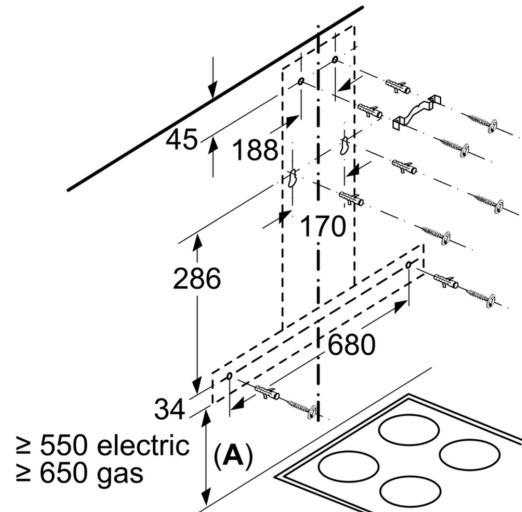

Color chimney:	Stainless steel
Typology:	Wall-mounted
Length electrical supply cord:	150 cm
Height of the chimney:	415-680/495-770 mm
Height of product, without chimney:	53 mm
Minimum distance above an electric hob:	600 mm
Minimum distance above a gas hob:	750 mm
Net weight:	13.0 kg
Type of control:	mechanical
Number of speed settings:	3
Max. air extraction:	616 m ³ /h
Max. air recirculation:	280 m ³ /h
Number of lights:	2
Noise level:	70 dB(A) re 1pW
Diameter of air outlet:	120 mm
Grease filter material:	Washable aluminium
EAN code:	4242005222223
Connection rating:	216 W
Voltage:	220-240 V
Frequency:	50 Hz
Plug type:	AU plug
Installation type:	Wall-mounted

Convenience

- 2 x LED Lights
- Light Intensity: 276 lux
- Colour Temperature: 3000 K
- Dishwasher safe metal grease filters

Technical Information

- Dimensions exhaust air (HxWxD): 450-830 x 898 x 500 mm
- Dimensions recirculating (HxWxD): 550-830 x 898 x 500 mm
- Diameter pipe Ø 120 mm (Ø 120 mm enclosed)
- Power rating: 216 W
- Electrical cable length 1.5 m

**Series 2, Wall-mounted canopy
rangehood, 90 cm, Stainless steel
DWB95BC50A**

measurements in mm

A: from upper edge of pan support
B: Socket

measurements in mm

A: from upper edge of pan support