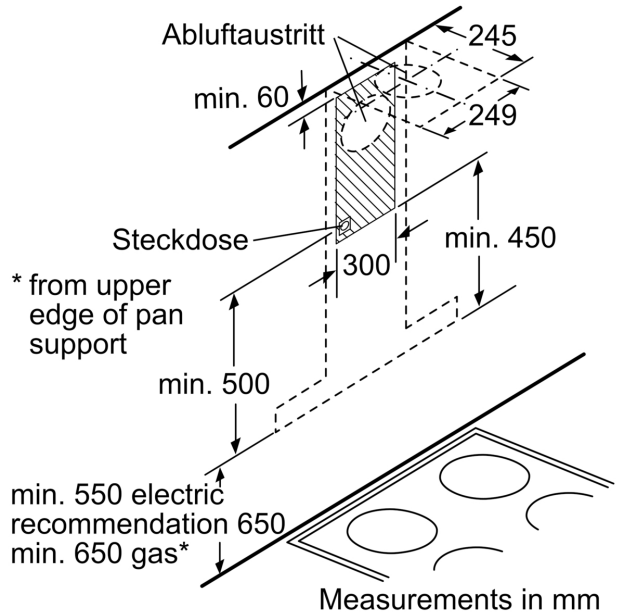

Color chimney:	Stainless steel
Typology:	Wall-mounted
Length electrical supply cord:	150 cm
Height of the chimney:	415-680/495-770 mm
Height of product, without chimney:	53 mm
Minimum distance above an electric hob:	600 mm
Minimum distance above a gas hob:	750 mm
Net weight:	13.0 kg
Type of control:	mechanical
Number of speed settings:	3
Max. air extraction:	616 m ³ /h
Max. air recirculation:	280 m ³ /h
Number of lights:	2
Noise level:	70 dB(A) re 1pW
Diameter of air outlet:	120 mm
Grease filter material:	Washable aluminium
EAN code:	4242005222223
Connection rating:	216 W
Voltage:	220-240 V
Frequency:	50 Hz
Plug type:	AU plug
Installation type:	Wall-mounted

Performance

- 3 power settings
- Suitable for ducted or recirculated extraction
- Accessory required for recirculated extraction: Recirculating kit
- Extraction rate exhaust air according to EN 61591 max. 616 m³/h

Convenience

- 2 x LED Lights
- Light Intensity: 276 lux
- Colour Temperature: 3000 K
- Dishwasher safe metal grease filters

Technical Information

- Dimensions exhaust air (HxWxD): 450-830 x 898 x 500 mm
- Dimensions recirculating (HxWxD): 550-830 x 898 x 500 mm
- Diameter pipe Ø 120 mm (Ø 120 mm enclosed)
- Power rating: 216 W
- Electrical cable length 1.5 m

**Series 2, Wall-mounted canopy
rangehood, 90 cm, Stainless steel
DWB95BC50A**

measurements in mm

A: from upper edge of pan support
B: Socket

measurements in mm

A: from upper edge of pan support