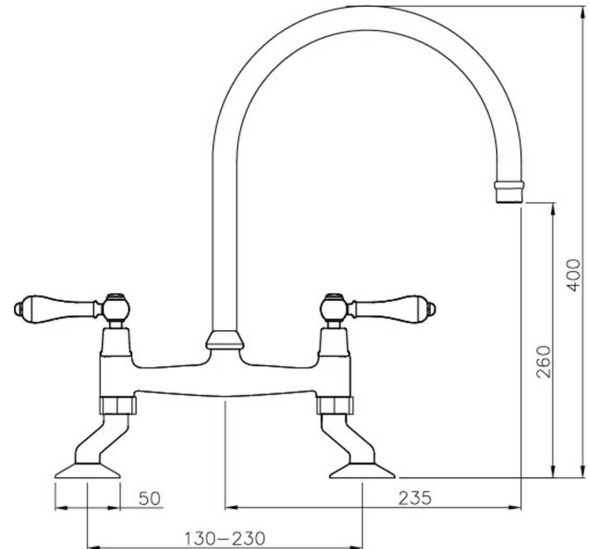

Ludlow Bridge Mixer Tap - Brushed Brass

Code: LU106BM-BB

TRADITIONAL & HAMPTONS STYLE SPECIALISTS

Specifications

- Material: Brass
- Finish: Brushed Brass
- WELS Rating: 5 Star (5.5L/min) (R:T41496)
- Watermark approved to Australian Standards
- Swivel Spout