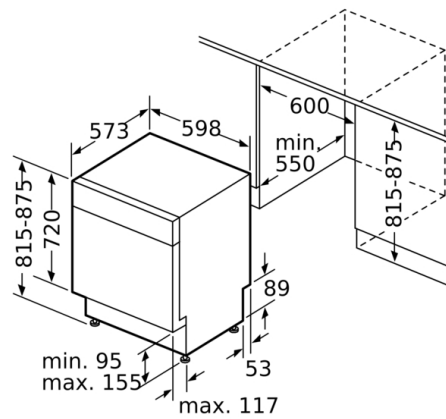

Safety

- AquaStop™ Plus: Water supply device with lifetime anti-flood protection
- Child door lock

Product Dimensions (H x W x D)

- H: 815 mm x W: 598 mm x D: 573 mm

**Series 4, built-under dishwasher, 60 cm,
Stainless steel
SMU4HTS01A**

measurements in mm

socket
() values with extension kit

measurements in m