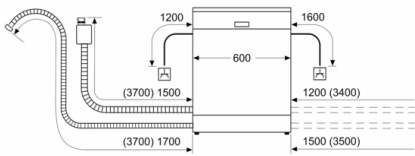

Safety

- AquaStop™ Plus: Water supply device with lifetime anti-flood protection
- Child door lock

Product Dimensions (H x W x D)

- H: 815 mm x W: 598 mm x D: 573 mm

**Series 4, built-under dishwasher, 60 cm,
Stainless steel
SMU4HTS01A**

measurements in mm

socket
() values with extension kit

measurements in m