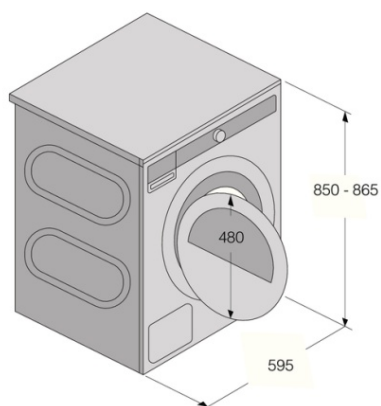

Construction & Performance

- Long lasting stainless steel drum
- Durable brushless motor
- Heat pump
- Sensor and time controlled drying
- Drum volume: 117 l
- Butterfly drying system

Use & Flexibility

- Water container: 6 l
- Auto programs
- Removable filter
- Door diameter: 34 cm
- Door opening angle: 180 °
- Anticrease
- Time setting
- Humidity sensor
- Steam programs (Steam wrinkle care and Steam refresh)
- Automatic condenser filter cleaning
- Drum illumination: Yes

Technical data

- Noise level: 64 dB(A)re 1 pW
- Energy stars: 8
- Power consumption in left-on mode: 0,3 W
- Power consumption off mode: 0,3 W
- Estimated yearly energy consumption: 119 kWh
- Grounded plug
- AU plug
- Connection rating: 2000 W
- Voltage: 220-240 V
- Number of phases: 1
- Current: 10 amp
- Frequency: 50 Hz
- Net weight: 57,5 kg
- Yes
- Yes

Dimensions

- Product dimensions (HxWxD): 85 × 59,5 × 65,4 cm
- Depth with door open: 1165 mm
- Length electrical cord: 2,1 m

Logistic information

- Dimensions of packed product (HxWxD): 92 × 64 × 72,3 cm
- Gross weight: 61,9 kg
- Product code: 728354
- EAN code: 3838782036552