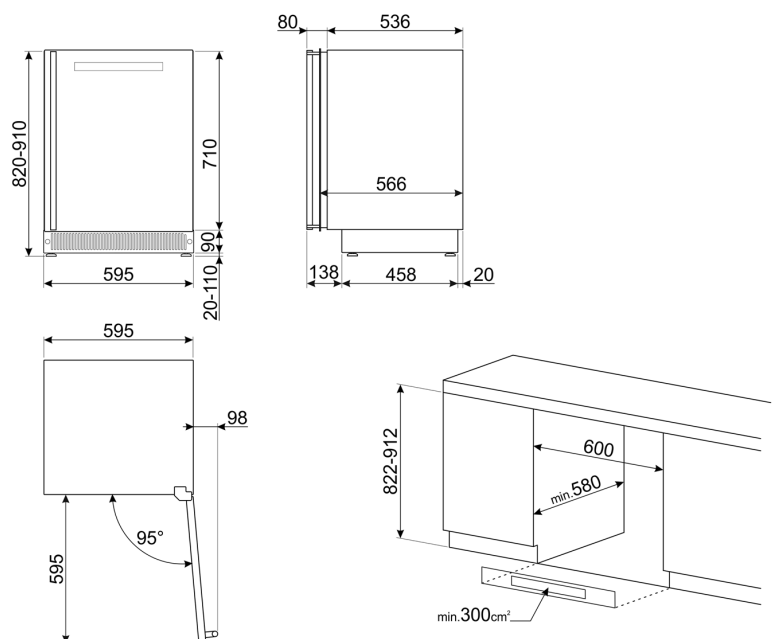

LEFT-HAND HINGE

MADE IN ITALY
Since 1948

WINE CELLAR FEATURES

Dimensions	595mmW x 820mmH x 566mmD (excluding handle)
Finish	Black eclipse glass
Display	LED
Capacity	38 bottles (750ml)
Door Type	Ergonomic handle UV resistant Eclipse Black Glass Double glazed
Shelves	3 x fixed wooden shelves 2 x removable wooden shelves on telescopic guide rails
Thermostat	5-20°C
Installation	Built under
Cooling	Fan-assisted
Air Filter	Active charcoal filter
Lighting	LED internal light
Safety	Control lock Door open alarm
Power	220-240V, 50/60Hz 40W 0.4A Connection
Warranty	five years parts and labour

SUPPLIED ACCESSORIES

Telescopic guide rails

CVIA638LN3
82CM DOLCE STIL NOVO WINE CELLAR
LEFT-HAND HINGE

MADE IN ITALY
Since 1948

Dimensions	595mmW x 820mmH x 566mmD (excluding handle)
Power	220-240V, 50/60Hz 40W 0.4A Connection
Warranty	Five years parts and labour

PLEASE NOTE: drawings are not to scale. They are to assist only.

WARNING: technical specifications and product sizes can be varied by the manufacturer without notice.

Cutouts for appliances should only be by physical product measurements. The above information is indicative only.