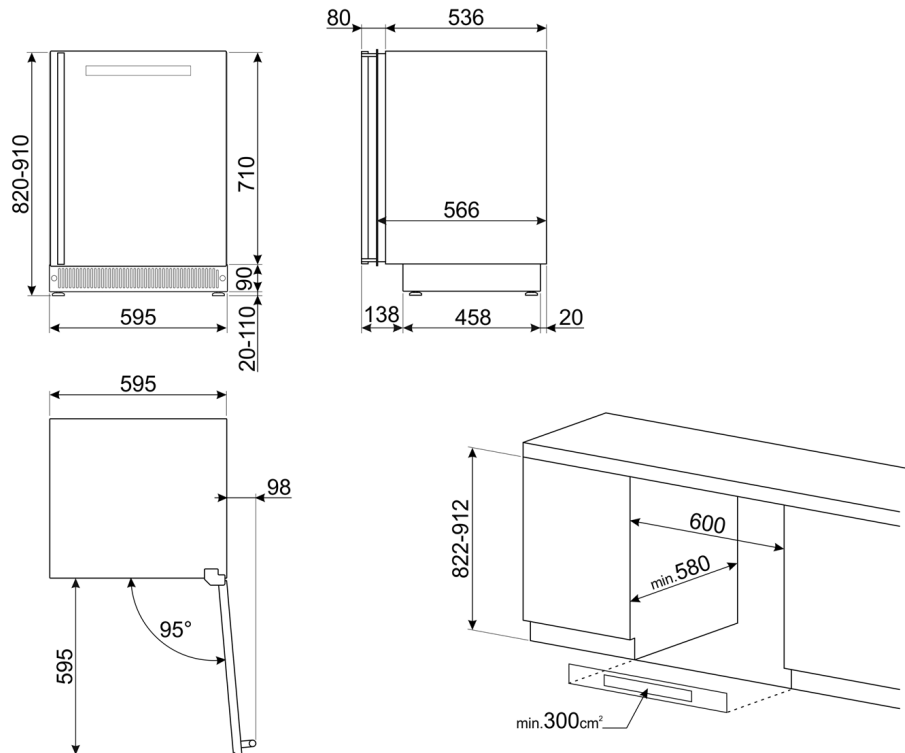

LEFT-HAND HINGE

MADE IN ITALY
Since 1948

WINE CELLAR FEATURES

Dimensions	595mmW x 820mmH x 566mmD (excluding handle)
Finish	Black eclipse glass
Display	LED
Capacity	38 bottles (750ml)
Door Type	Ergonomic handle UV resistant Eclipse Black Glass Double glazed
Shelves	3 x fixed wooden shelves 2 x removable wooden shelves on telescopic guide rails
Thermostat	5-20°C
Installation	Built under
Cooling	Fan-assisted
Air Filter	Active charcoal filter
Lighting	LED internal light
Safety	Control lock Door open alarm
Power	220-240V, 50/60Hz 40W 0.4A Connection
Warranty	five years parts and labour

SUPPLIED ACCESSORIES

Telescopic guide rails

CVIA638LN3
82CM DOLCE STIL NOVO WINE CELLAR
LEFT-HAND HINGE

MADE IN ITALY
Since 1948

Dimensions	595mmW x 820mmH x 566mmD (excluding handle)
Power	220-240V, 50/60Hz 40W 0.4A Connection
Warranty	Five years parts and labour

PLEASE NOTE: drawings are not to scale. They are to assist only.

WARNING: technical specifications and product sizes can be varied by the manufacturer without notice.

Cutouts for appliances should only be by physical product measurements. The above information is indicative only.