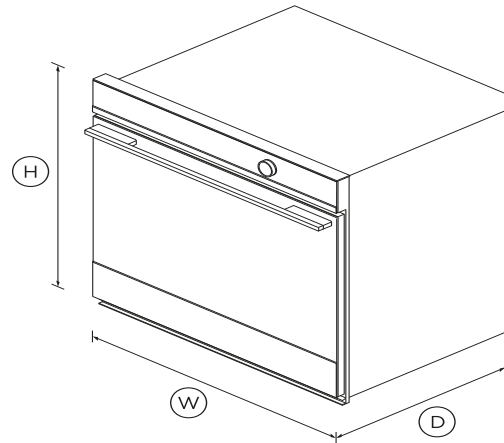

Oven, 76cm, 17 Function, Self-cleaning

Series 9 | Minimal

Black

With a large capacity and beautiful minimal styling, this built-in oven will complement your kitchen design perfectly.

- Touchscreen guided cooking capability offers helpful tips for different food types as well as full recipes
- 115L total capacity with 17 oven functions including Roast, Pastry Bake, Slow Cook and Rapid Proof
- Pyrolytic self-cleaning function breaks down food residue for an easy clean
- Non-tip, full-extension shelves for safe removal of hot dishes

DIMENSIONS

Height	690mm
Width	760mm
Depth	610mm

FEATURES & BENEFITS

COOK WITH CONFIDENCE

Our touchscreen interface provides an intuitive guided cooking experience that helps deliver perfect results, whether you've been cooking all your life or just starting out. Cook with a favourite method, a hero ingredient, or a go-to cooking function or recipe.