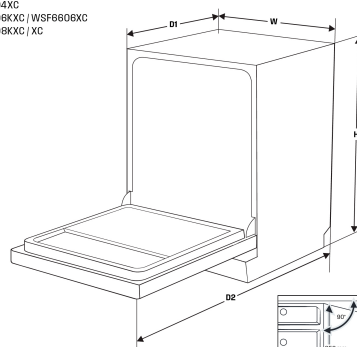

Freestanding Dishwasher

	Width	Height	Depth 1	Depth 2
Cut out (mm)	600	850	580	-
Product (mm)	598	845	598	1175