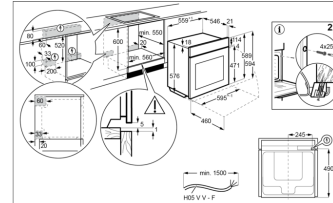

UNDERBENCH