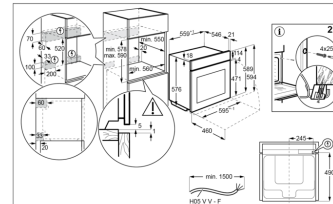

CABINET

Product Dimension

Total height (mm) - 594, Total width (mm) - 595, Total depth (mm) - 567, CM Tech data (cm) - 60

Flush fit cut out

Flush fit cut out height (mm) - 590, Flush fit cut out width (mm) - 560, Flush fit cut out depth (mm) - 550