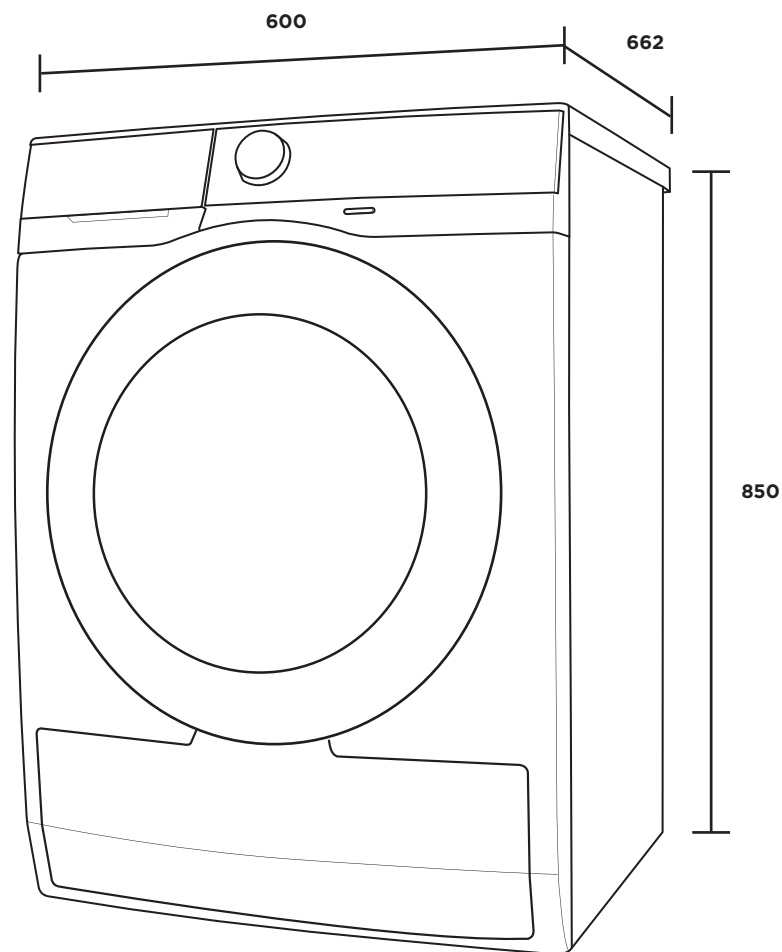

Front Load Heat Pump Dryers

WDH804N7WA

WDH804N8WA

IMPORTANT

These dimensions are a guide only. All measurements are in millimetres (mm).
For complete installation instructions, refer to the manual provided with product.