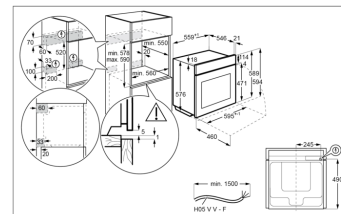

CABINET

Product Dimension

Total height (mm) - 594, Total width (mm) - 595, Total depth (mm) - 567, CM Tech data (cm) - 60

Flush fit cut out

Flush fit cut out height (mm) - 590, Flush fit cut out width (mm) - 560, Flush fit cut out depth (mm) - 550