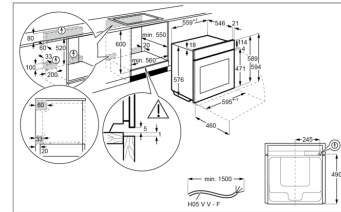

UNDERBENCH