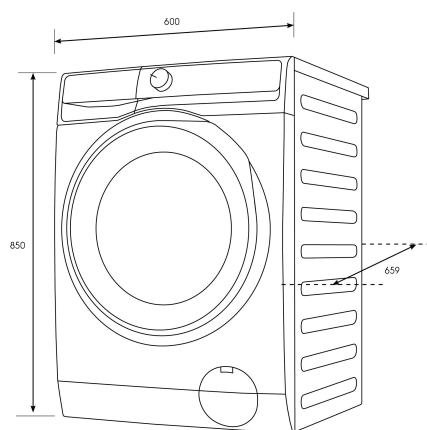

Drying Programs

Drying Programs - extra dry, cupboard dry, iron dry, Options available - End Alert, Remote, Dryness Level, Time Dry, Degree of dryness - extra, cupboard, iron dry, Venting - directional front vent grille

Model:
EWV1243R7WCS