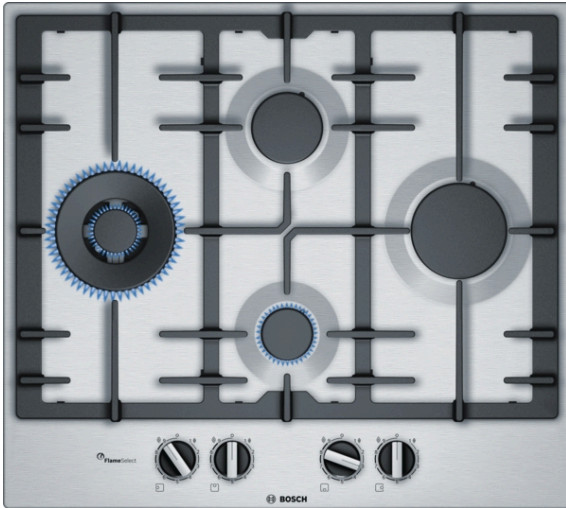

**Series 6, Gas cooktop, 60 cm,  
Stainless steel  
PCI6A5B90A**

**Included accessories**

- 1 x cross support for espresso
- 1 x WOK attachment ring

- **FlameSelect:** adjust the gas flame precisely using nine defined levels.
- **Continuous cast-iron pan support:** for high firmness and stability of cookware.
- **Sword knobs:** for an ergonomic control.
- **Surface colour:** elegant stainless-steel design.
- Low profile stainless steel cooking surface is easily accessible and quick to clean.

**Technical Data**

Product name/family : gas hob w integrated controls

Construction type : Built-in

Energy input : Gas

Total number of positions that can be used at the same time : 4

Type of control setting devices : Sword knobs

Required niche size for installation (HxWxD) : 45 x 560-562 x 480-492 mm

Width of the appliance : 582 mm

Dimensions (HxWxD) : 53 x 582 x 520 mm

Dimensions of the packed product (HxWxD) : 141 x 651 x 578 mm

Net weight : 11.8 kg

Gross weight : 12.7 kg

Residual heat indicator : without

Location of control panel : Hob front

Basic surface material : Stainless steel

Color of surface : Stainless steel

Approval certificates : Australia Standards, Australia Standards