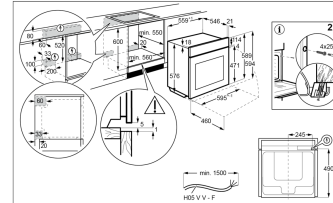

UNDERBENCH