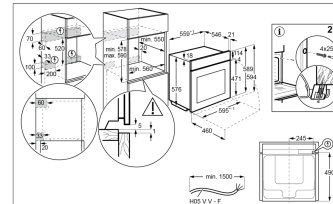

CABINET

Product Dimension

Total height (mm) - 594, Total width (mm) - 595, Total depth (mm) - 567, CM Tech data (cm) - 60

Flush fit cut out

Flush fit cut out height (mm) - 590, Flush fit cut out width (mm) - 560, Flush fit cut out depth (mm) - 550