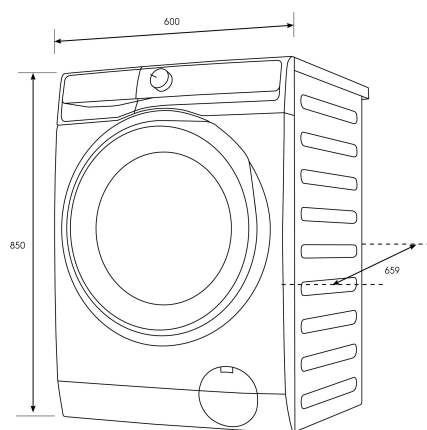

Drying Programs

Drying Programs - timed programs, auto sensing, Options available - End Alert, Remote, Dryness Level, Time Dry, Degree of dryness - extra, cupboard, iron dry, Venting - directional front vent grille

Model:
EWW1043R7WCS