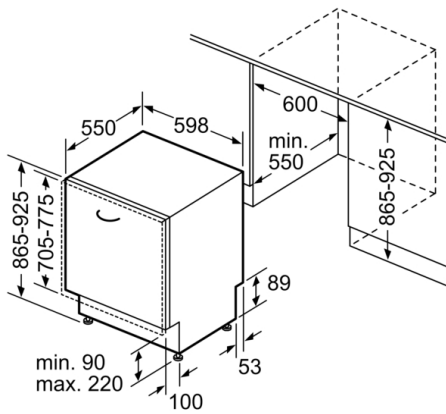

### Flexibility

- Basket system with red coloured touchpoints provides total flexibility for all loading requirements
- Extra space 3rd rack for odd shaped items, bowls, mugs and large utensils
- RackmaticPlus™: 3-stage top basket can be adjusted to three height levels to maximise convenience
- Ball bearing on top basket for an easy glide
- Low friction wheels on bottom basket
- Anti-slip protection strips in upper rack
- Rack Stopper to prevent derailing of bottom basket
- 6 foldable plate racks in top basket
- 8 foldable plate racks in bottom basket
- Glass rack in lower basket for tall stemmed glasses
- Moveable cutlery basket in lower basket
- Removable knife shelf in 3rd basket

### Product Dimensions (H x W x D)

- Height 865-925 x Width 598 mm x Depth 550 mm

**Series 8, fully-integrated dishwasher, 60 cm,  
Tall Tub  
SBV8EDX01A**

measurements in mm