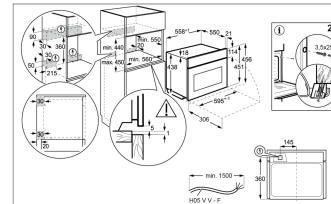

CABINET

Product Dimension

Total height (mm) - 456, Total width (mm) - 595, Total depth (mm) - 571, CM Tech data (cm) - 45

Flush fit cut out

Flush fit cut out height (mm) - 450, Flush fit cut out width (mm) - 560, Flush fit cut out depth (mm) - 550