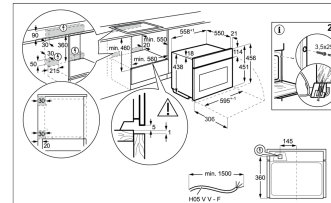

UNDERBENCH