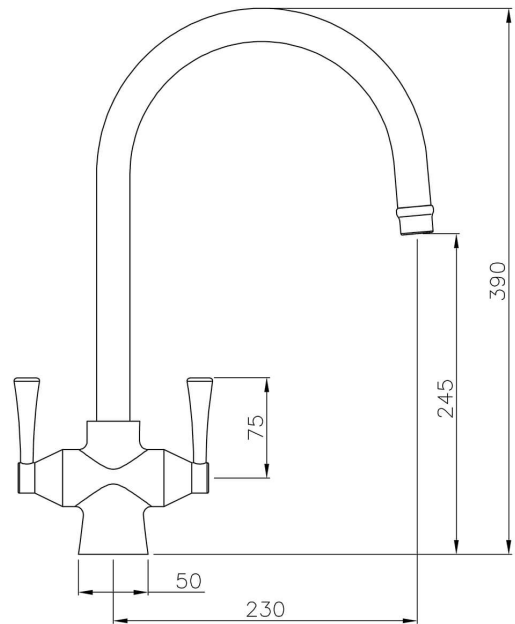

Gosford Double Sink Mixer - Brushed Nickel

Code: GO202DM-BN

Specifications

- Material: Brass
- Finish: Brushed Nickel
- WELS Rating: 5 Star (5.5L/min) (R:T41451)
- Quarter turn ceramic disk valves
- Watermark approved to Australian Standards
- Swivel Spout