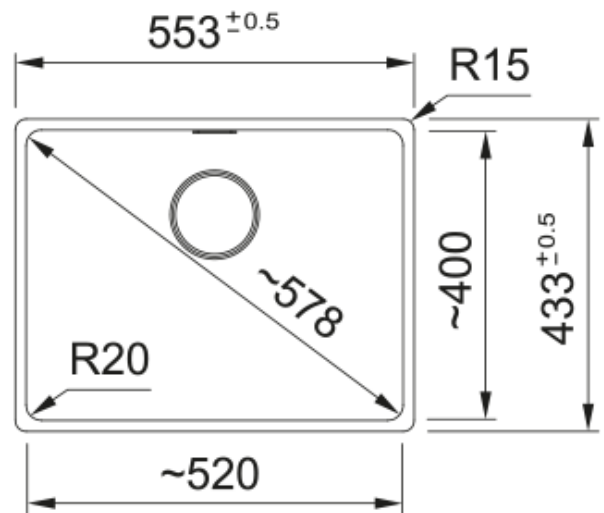

MRG210-52SG Maris Single Bowl Sink | 135.0708.578

The Maris sink made of Fraganite is particularly elegant and brings a natural look into your kitchen. Thanks to its unique design the Maris sink brings an innovative aesthetic to the market and is perfectly shaped for outstanding performance.

Aspect

Sink type	Bowl (no drainer)
Material type	Granite
Number of bowls	1
Colour	Stone grey
Finish	None

Dimensions

Overall length	553.0
Overall depth	433.0
Length	520.0
Depth	400.0
Height	200.0

Installation

Cabinet size	60 cm

Product features

Installation type	Flushmount
Waste outlet	3 1/2"
Position of drainer	No drainer

Product identification

Brand	FRANKE
Product family	Maris
Range	Maris

Properties

Drainer	No drainer
Reversible	No
Tap ledge	No
Waste kit	Yes
Waste kit type	Manual