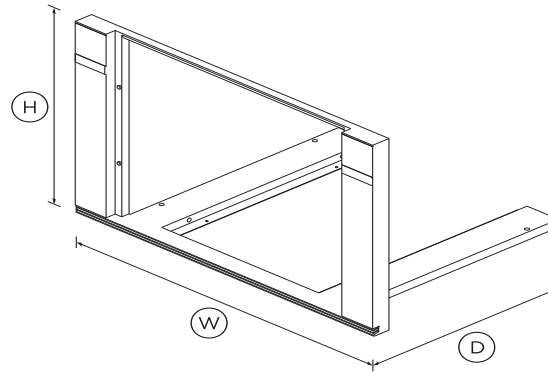

- This is Minimal style, to pair with other Minimal style products

DIMENSIONS

Height	478mm
Width	757mm
Depth	530mm

The product dimensions and specifications in this page apply to the specific product and model. Under our policy of continuous improvement, these dimensions and specifications may change at any time. You should therefore check with Fisher & Paykel's Customer Care Centre to ensure this page correctly describes the model currently available. ? Fisher & Paykel Appliances Ltd 2020

SPECIFICATIONS

Product dimensions

Depth	530mm
Height	478mm
Width	757mm

SKU	81940
-----	-------

Other product downloads available at fisherpaykel.com

Service & Warranty

Installation Guide - Coffee Maker Trim Kit