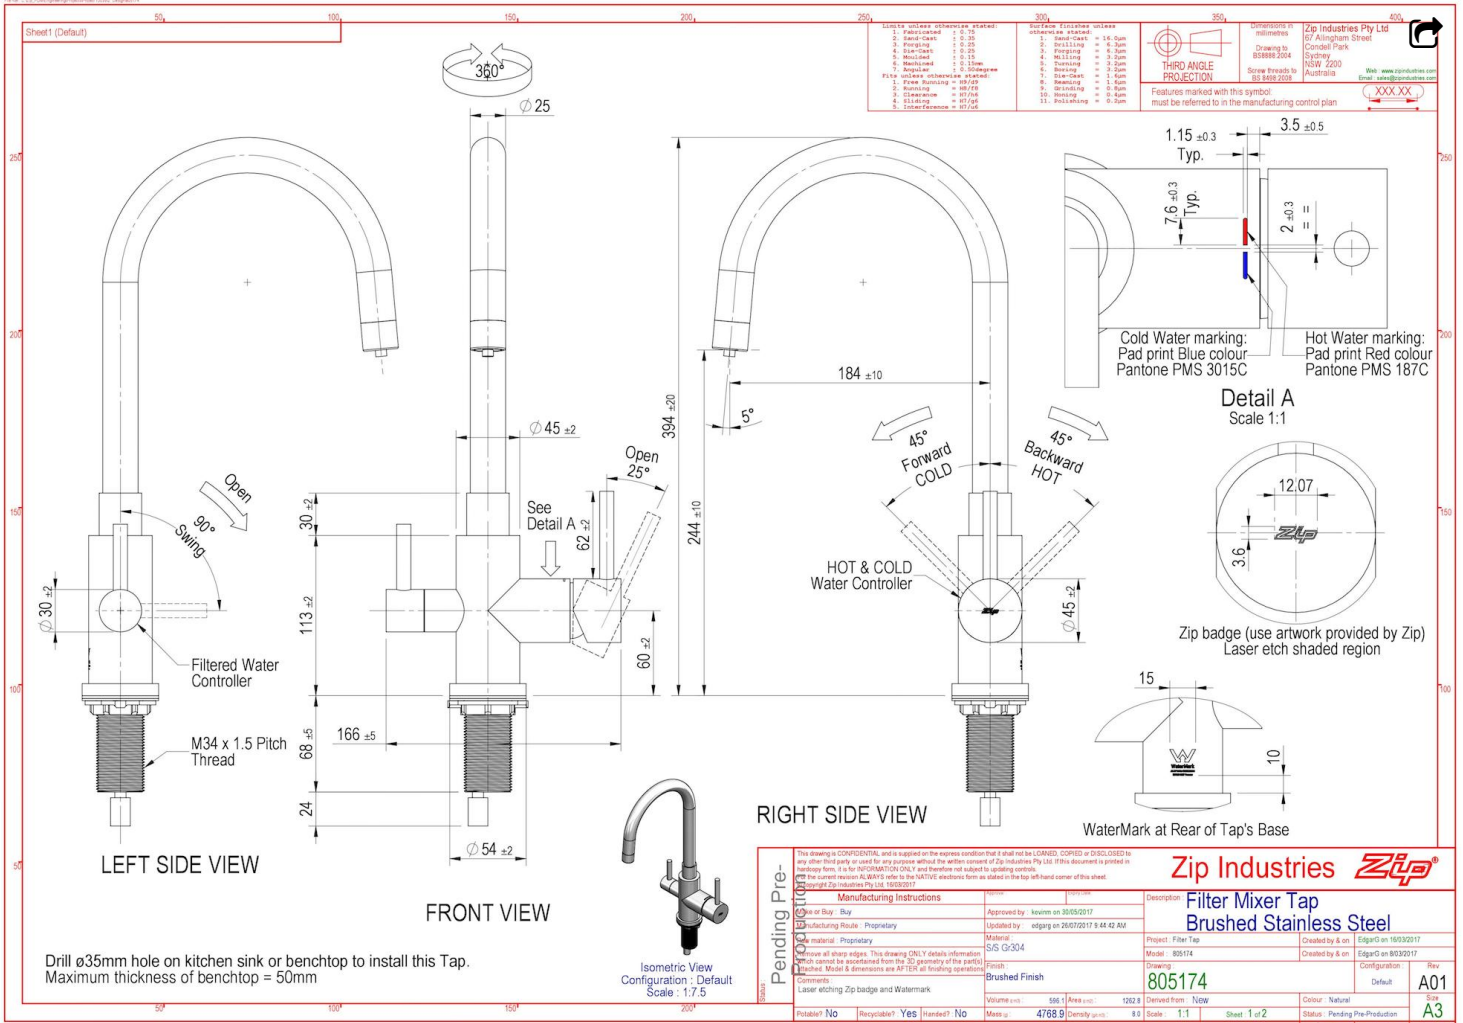

Manufacturing Code	94574
Capacity	Residential

Tap	3 Way Filtered Mixer Tap (Stainless Steel)
Water Pressure	70-700kPa
Water Connection	12.7mm BSP
Water Supply Requirements	Hot and Cold connections
Water Valves	Supplied with 350kPa Pressure limiting valve with Double non return valve
Product Approvals	WaterMark
Wels Rating	Water Efficiency 4 Stars, Water Consumption 7.5L per minute
Warranty	12 months

## Installation Requirements

1. Hot and cold water supply within 700mm of the mixer tap.
2. Water pressure between 70 - 700kPa
3. Maximum cold water temperature of 38°C
4. Maximum hot water temperature of 70°C

5. Can only be installed over sink

Installation Detail

Drill ø35mm hole on kitchen sink or benchtop to install this Tap.  
 Maximum thickness of benchtop = 50mm

Pending Pre-Production	This drawing is CONFIDENTIAL and is supplied on the express condition that it shall not be LOANED, COPIED or DISCLOSED to any other third party or used for any purpose without the written consent of Zip Industries Pty Ltd. If this document is printed in hardcopy form, it is for INFORMATION ONLY and therefore not subject to updating controls.		<b>Zip Industries</b>	
	Description: <b>Filter Mixer Tap</b>		Project: Filter Tap	
	Material: <b>Brushed Finish</b>		Model: 805174	
	Finish: <b>Brushed Finish</b>		Drawing: <b>805174</b>	
	Volume (m3): 1202.8		Area (m2): 1202.8	
	Mass (kg): <b>4768.9</b>		Density (g/cm3): 8.1	
	Scale: 1:1		Sheet: 1 of 2	
	Color: Natural		Configuration: Default	
	Status: Pending Pre-Production		Rev: <b>A01</b>	
	Drawing Property: Config Property		Rev Property: Custom Property	