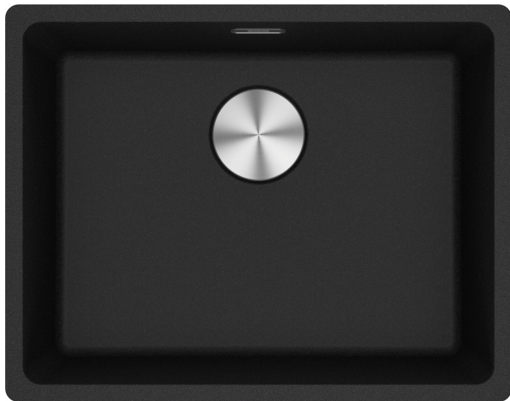

MRG110-52ON Maris Single Bowl Sink | 135.0708.568

The Maris sink made of Fraganite is particularly elegant and brings a natural look into your kitchen. Thanks to its unique design the Maris sink brings an innovative aesthetic to the market and is perfectly shaped for outstanding performance.

Aspect

Sink type	Bowl (no drainer)
Material type	Granite
Number of bowls	1
Colour	Onyx
Finish	None

Dimensions

Overall length	553.0
Overall depth	433.0
Length	520.0
Depth	400.0
Height	200.0

Installation

Cabinet size	60 cm
--------------	-------

Product features

Installation type	Undermount
Waste outlet	3 1/2"
Position of drainer	No drainer

Product identification

Brand	FRANKE
Product family	Maris
Range	Maris

Properties

Drainer	No drainer
Reversible	No
Tap ledge	No
Waste kit	Yes
Waste kit type	Manual