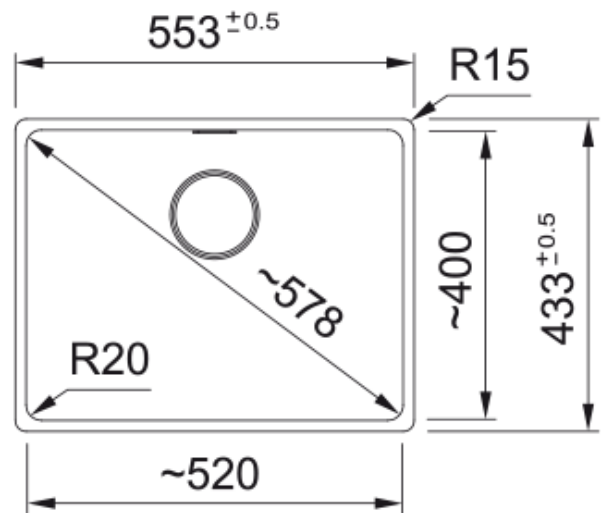

MRG110-52ON Maris Single Bowl Sink | 135.0708.568

The Maris sink made of Fraganite is particularly elegant and brings a natural look into your kitchen. Thanks to its unique design the Maris sink brings an innovative aesthetic to the market and is perfectly shaped for outstanding performance.

Aspect

Sink type	Bowl (no drainer)
Material type	Granite
Number of bowls	1
Colour	Onyx
Finish	None

Dimensions

Overall length	553.0
Overall depth	433.0
Length	520.0
Depth	400.0
Height	200.0

Installation

Cabinet size	60 cm

Product features

Installation type	Undermount
Waste outlet	3 1/2"
Position of drainer	No drainer

Product identification

Brand	FRANKE
Product family	Maris
Range	Maris

Properties

Drainer	No drainer
Reversible	No
Tap ledge	No
Waste kit	Yes
Waste kit type	Manual