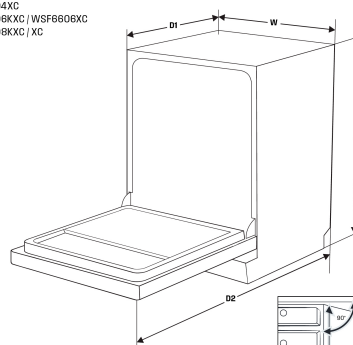

Freestanding Dishwasher

	Width	Height	Depth 1	Depth 2
Cut out (mm)	600	850	590	-
Product (mm)	598	845	598	1176