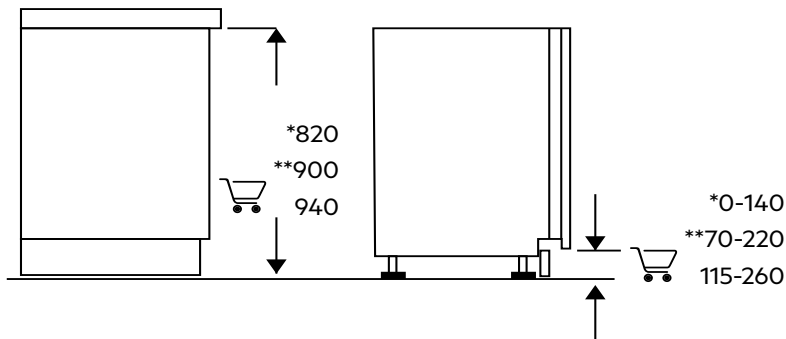

7000 SERIES

FBF7533SBB

FULLY INTERGRATED DISHWASHER

IMPORTANT

These dimensions are a guide only. All measurements are in millimetres (mm).
For complete installation instructions, refer to the manual provided with product.