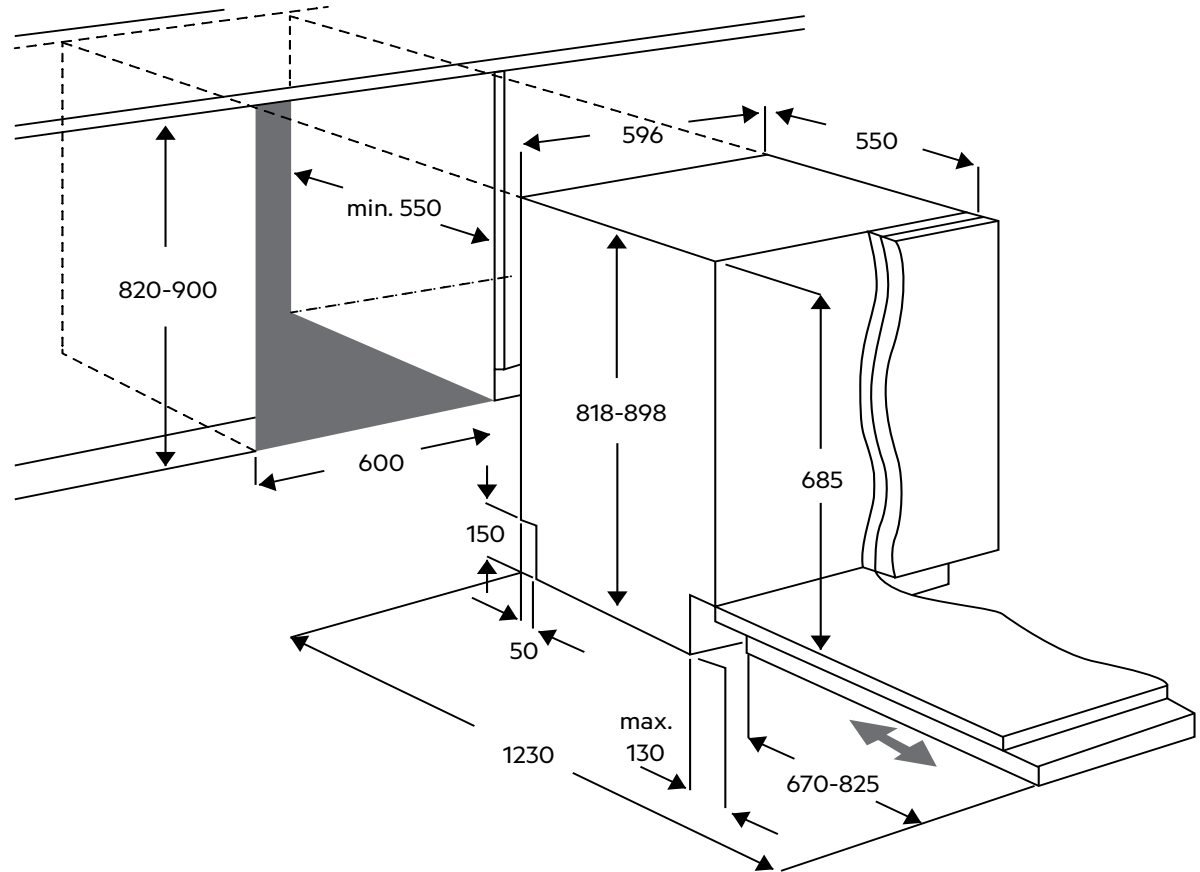

7000 SERIES

FBF7533SBB

FULLY INTERGRATED DISHWASHER

IMPORTANT

These dimensions are a guide only. All measurements are in millimetres (mm).
For complete installation instructions, refer to the manual provided with product.