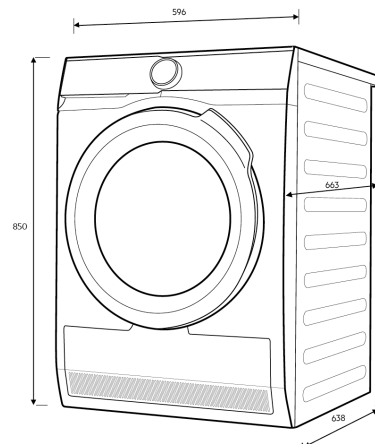

Model:
T859M6OBC