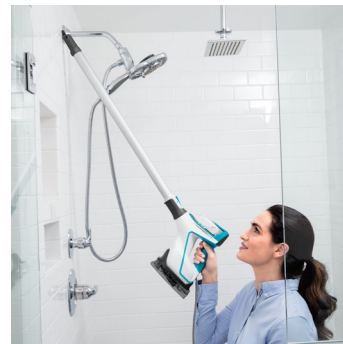

- Sanitize your floors naturally using only water and no harsh chemicals; Eliminates 99.9% of germs and bacteria** when using the microfiber pads
- Carry tools while you clean with the attachable tool kit so you have them when you need them
- Swivel steering allows you to easily clean and maneuver in tight spaces
- Use the extended reach surface cleaner to steam clean those difficult areas in your home such as ceiling fans, sliding door tracks, showers, and more
- The hand-held steam cleaner allows you to clean multiple areas in your home such as kitchen and bathroom sinks, counter tops, stove tops, microwaves, upholstery, pet and children's toys, and more
- Includes a Wall Mount for convenient storage once cleaning is complete

*For Indoor Use Only

**Using microfiber mop pads. Use as directed, results may vary. Tested under controlled lab conditions.

PRODUCT SPECIFICATIONS

Product Code:	2233F
Weight:	2.9kg
Power Cord Length:	7.62m
Water Tank Capacity:	349ml
Cleaning Path Width:	33cm
Heater:	Yes
Heater Warm-Up Time:	30 seconds

Surface Type:

Bare floors, counter tops, sealed hard floors, pet beds, clothing, children's toys, upholstery

Surface Cleaning:

Sealed hardwood, ceramic, linoleum, granite, marble, above floor cleaning

Warranty: 2 year limited

www.bissell.com.au