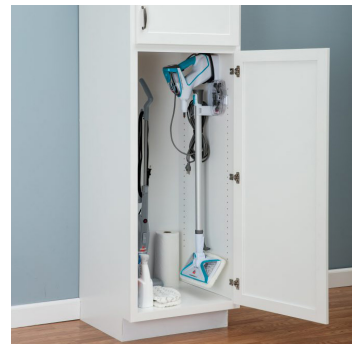

- Sanitize your floors naturally using only water and no harsh chemicals; Eliminates 99.9% of germs and bacteria** when using the microfiber pads
- Carry tools while you clean with the attachable tool kit so you have them when you need them
- Swivel steering allows you to easily clean and maneuver in tight spaces
- Use the extended reach surface cleaner to steam clean those difficult areas in your home such as ceiling fans, sliding door tracks, showers, and more
- The hand-held steam cleaner allows you to clean multiple areas in your home such as kitchen and bathroom sinks, counter tops, stove tops, microwaves, upholstery, pet and children's toys, and more
- Includes a Wall Mount for convenient storage once cleaning is complete

*For Indoor Use Only

**Using microfiber mop pads. Use as directed, results may vary. Tested under controlled lab conditions.

PRODUCT SPECIFICATIONS

Product Code:	2233F
Weight:	2.9kg
Power Cord Length:	7.62m
Water Tank Capacity:	349ml
Cleaning Path Width:	33cm
Heater:	Yes
Heater Warm-Up Time:	30 seconds

Surface Type:

Bare floors, counter tops, sealed hard floors, pet beds, clothing, children's toys, upholstery

Surface Cleaning:

Sealed hardwood, ceramic, linoleum, granite, marble, above floor cleaning

Warranty: 2 year limited

www.bissell.com.au