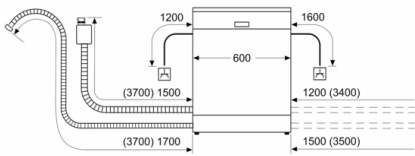

#### Product Dimensions (H x W x D)

- H: 815 mm x W: 598 mm x D: 573 mm

**Series 4, built-under dishwasher, 60 cm,  
Stainless steel  
SMU4HTS01A**

measurements in mm

socket  
( ) values with extension kit