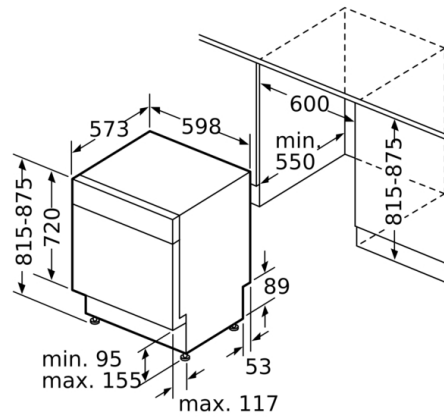

#### Product Dimensions (H x W x D)

- H: 815 mm x W: 598 mm x D: 573 mm

**Series 4, built-under dishwasher, 60 cm,  
Stainless steel  
SMU4HTS01A**

measurements in mm

socket  
( ) values with extension kit

measurements in m