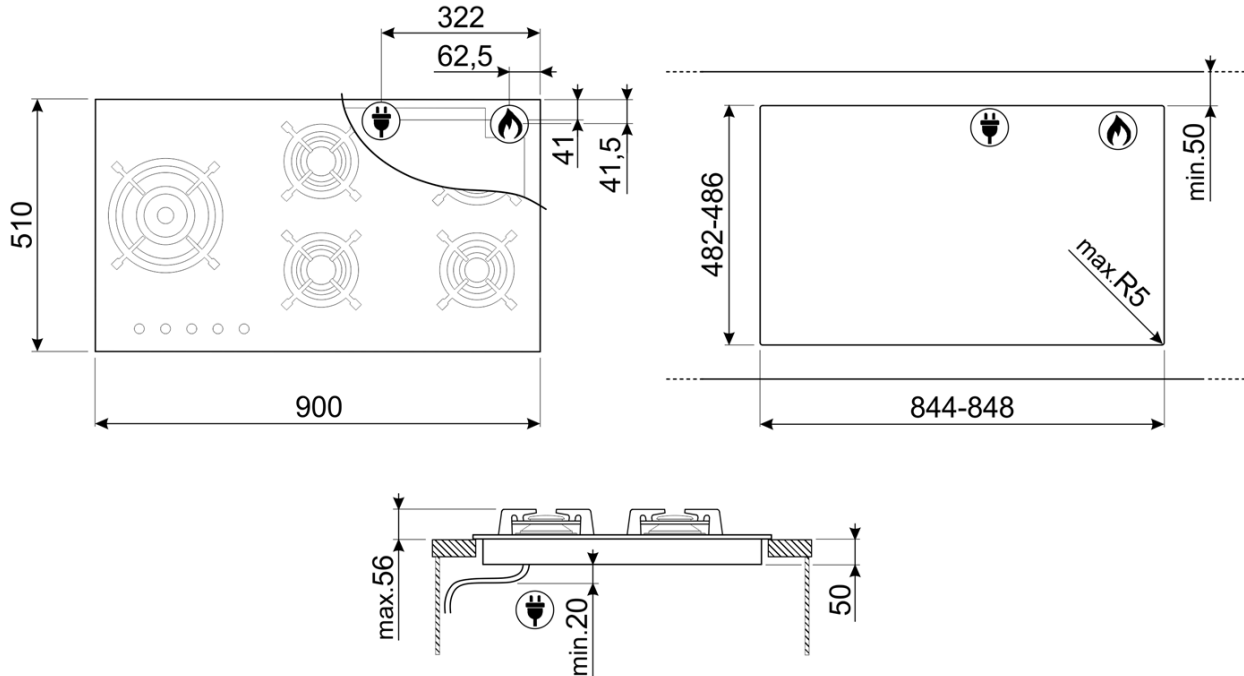

PV195LCNAU
90CM LINEA GAS ON GLASS COOKTOP

MADE IN ITALY
Since 1948

TOP MOUNT: