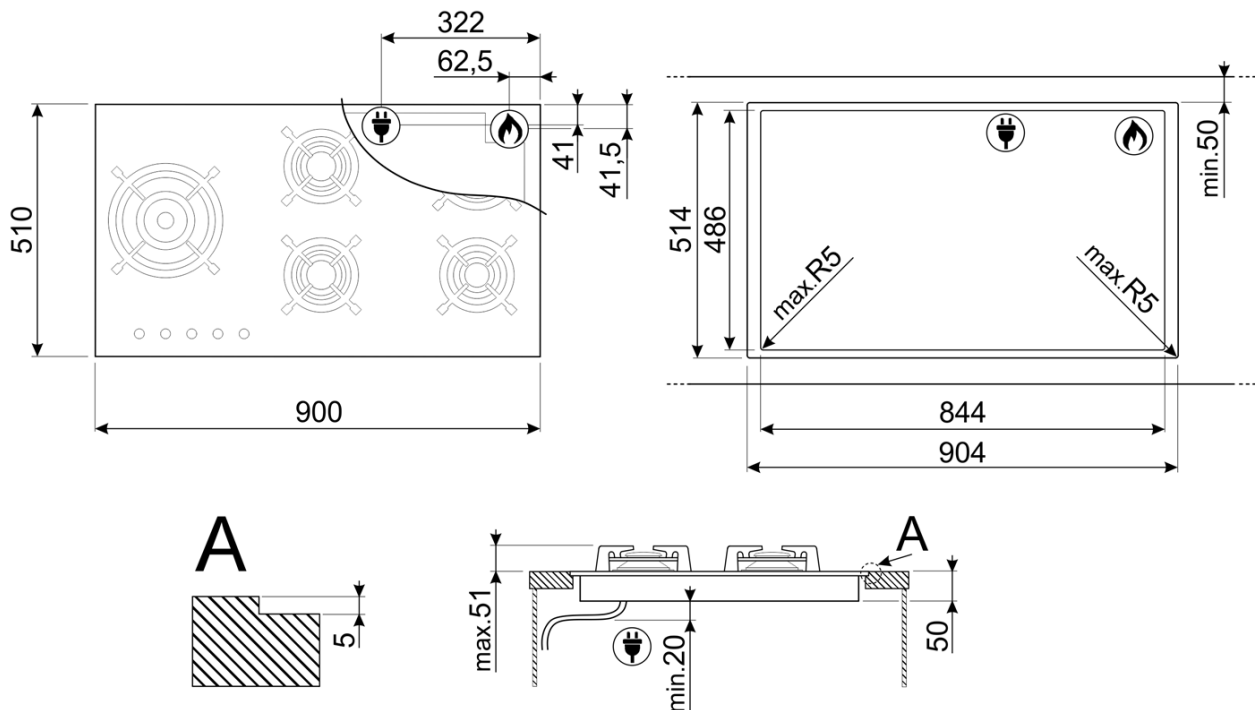

PV195LCNAU

90CM LINEA GAS ON GLASS COOKTOP

MADE IN ITALY
Since 1948

COOKTOP FEATURES

EAN	8017709339722
Dimensions	900mmW x 510mmD x 48mmH
Finish	Black ceramic glass
Installation	Topmount/fully flushed
Cutout	844 - 848mmW x 482 - 486mmD (refer to technical drawing)
Capacity	5 burner Left (wok): 21.6 MJ/h Front centre: 6.1 MJ/h Rear centre: 6.1 MJ/h Front right: 4.3 MJ/h Rear right: 9.3 MJ/h
Burners	Brass with nickel coating
Pan stands	Cast iron
Ignition	Automatic electronic
Gas connection	Set for natural gas - regulator supplied Adaptable for ULPG - no regulator supplied
Safety	Flame failure device fitted to each burner
Power	220-240V, 50/60Hz 1W
Supplied accessories	1 x cast iron wok support
Warranty	Five years parts and labour

PV195LCNAU
90CM LINEA GAS ON GLASS COOKTOP

MADE IN ITALY
Since 1948

TOP MOUNT:

FLUSH MOUNT:

PLEASE NOTE: drawings are not to scale. They are to assist only.

WARNING: technical specifications and product sizes can be varied by the manufacturer without notice.

Cutouts for appliances should only be by physical product measurements. The above information is indicative only.