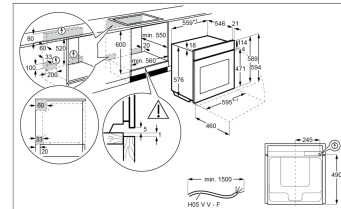

UNDERBENCH