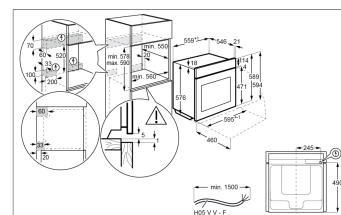

CABINET

Product Dimension

Total height (mm) - 594, Total width (mm) - 595, Total depth (mm) - 567, CM Tech data (cm) - 60

Flush fit cut out

Flush fit cut out height (mm) - 590, Flush fit cut out width (mm) - 560, Flush fit cut out depth (mm) - 550