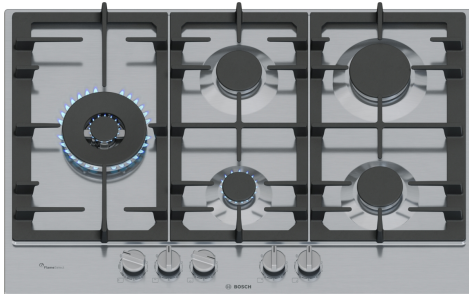

**Series 6, Gas cooktop, 75 cm,
Stainless steel
PCS7A5I90A**

The gas cooktop with precise flame control and easy cleaning thanks to detachable metallic control dials and dishwasher suitable cast iron pan supports.

- **FlameSelect:** adjust the gas flame precisely using nine defined levels.
- **Easy cleaning:** detachable knobs and dishwasher-suitable pan supports make cleaning a breeze.
- **Dual flame power burner:** versatile burner for extra-hot and extra-gentle cooking.
- **Continuous cast-iron pan support:** for high firmness and stability of cookware.
- **Dishwasher-suitable pan supports:** make cleaning your hob even easier.

Series 6, Gas cooktop, 75 cm, Stainless steel PCS7A5I90A

The gas cooktop with precise flame control and easy cleaning thanks to detachable metallic control dials and dishwasher suitable cast iron pan supports.

Design

- Stainless steel surface
- Enamelled cast iron pan supports on non-scratch rubber feet
- Metal control dials

Comfort & Convenience

- FlameSelect (9 steps): precisely adjust the flame in nine defined and consistent levels.
- Sword control knobs, front: easily access control knobs in front for easy turning.
- One hand electronic ignition: just push and turn the control knob to ignite the flame.