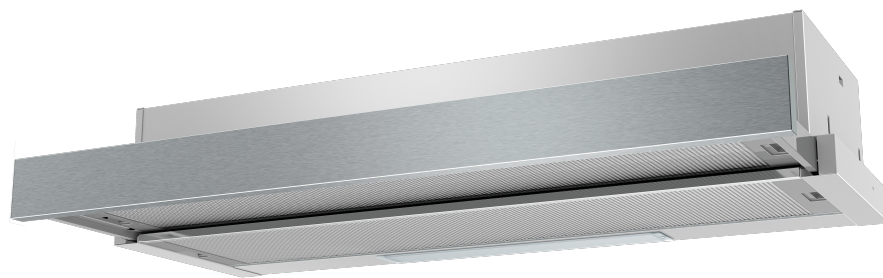

## WRR914SB

**90cm slide out stainless steel rangehood with 2 fans, 3 speeds and front re-circulating with 2 charcoal filters included.**

---

### Features

- 340m<sup>3</sup>/hr extraction rate
- Front recirculation
- Charcoal filter included
- LED lighting
- 3 speed fan
- Dishwasher safe mesh filters
- Auto activated push-pull controls
- Removable front fascia

### Dimensions

Total product height (mm) - 175, Total product width (mm) - 898, Total product depth (mm) - 300, Diameter of ducting (mm) - 120, Minimum installation height from cooking surface Gas (mm) - 650, Minimum installation height from cooking surface Electric (mm) - 600