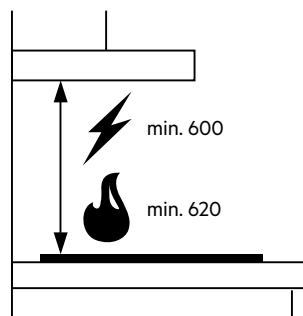

7000 SERIES

DGE7670HB

INTERGRATED EXTRACTOR HOOD

Dimensions			
	width	height	depth
Product (mm)	520	329	300

IMPORTANT

These dimensions are a guide only. All measurements are in millimetres (mm).
For complete installation instructions, refer to the manual provided with product.