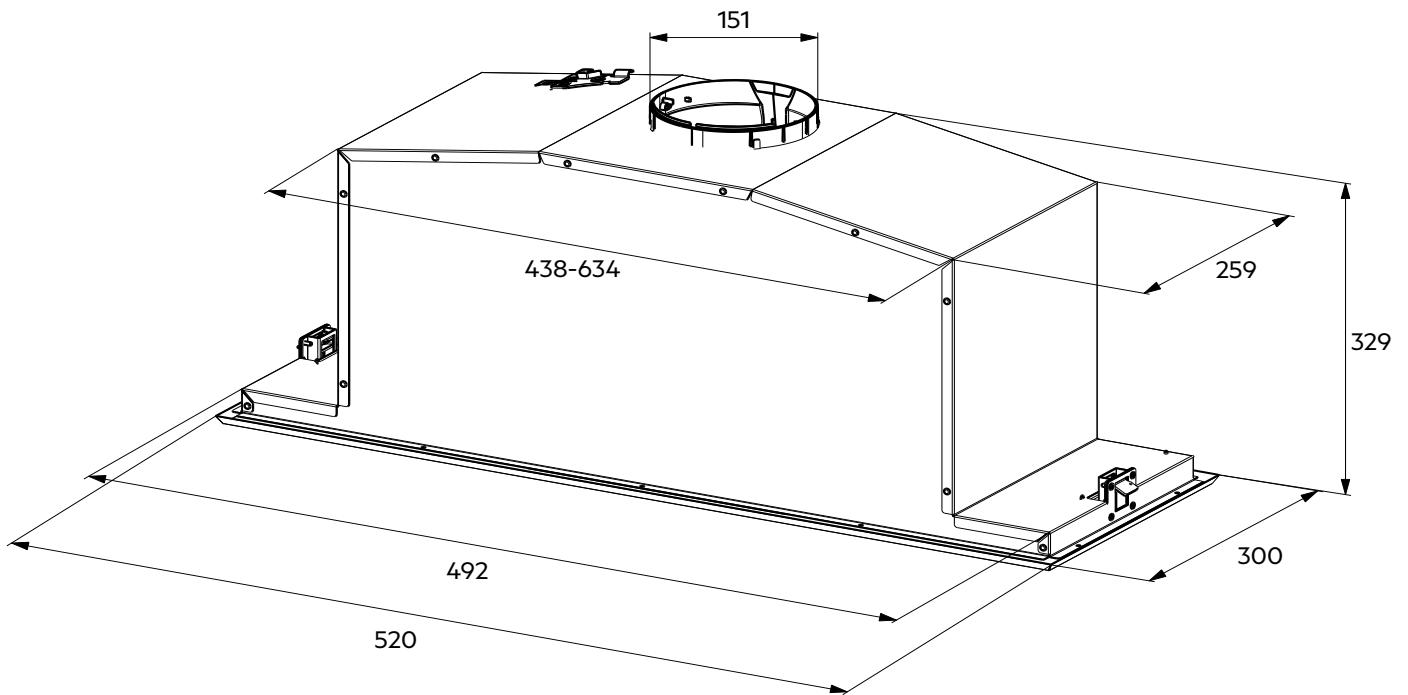

7000 SERIES

DGE7670HB

INTERGRATED EXTRACTOR HOOD

Dimensions			
	width	height	depth
Product (mm)	520	329	300

IMPORTANT

These dimensions are a guide only. All measurements are in millimetres (mm).
For complete installation instructions, refer to the manual provided with product.