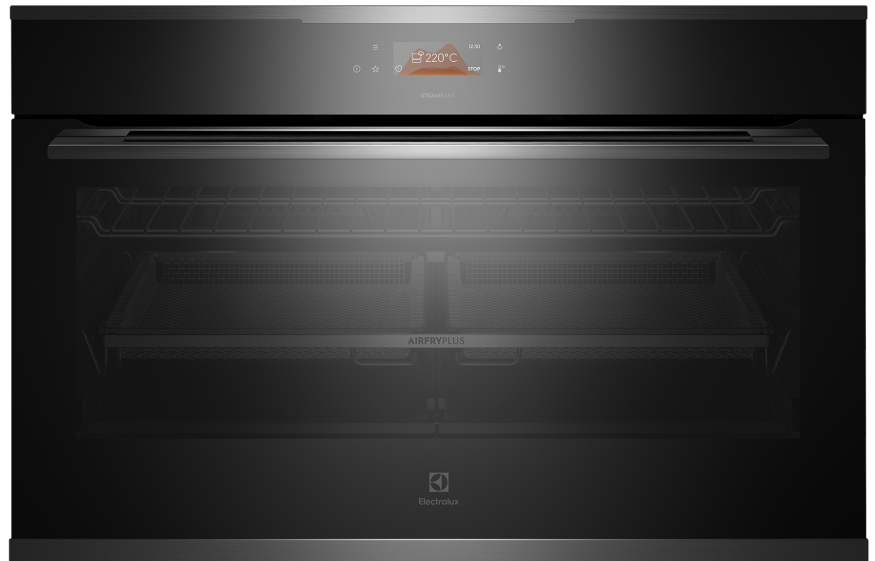

## EVEP916DSE

**90cm Dark stainless steel 17 multifunction oven with SteamBake, AirFryPlus, twin fan system, pyrolytic cleaning, Intuitive Oven Interface and food probe.**

---

### Features

- AirFryPlus
- SteamBake
- Twin fan system
- Colour TFT display
- Smart Food Probe
- Pyrolytic self-cleaning oven
- PyroProof runners
- Auto programs
- Slow cooking and dough proving function
- Soft close door
- Huge 125L gross capacity oven

### Included accessories:

Smart food probe, 2 grill inserts, 2 x wire shelves, 2 grill/oven pan, 2 x half width AirFry trays, 1 x side racks, pyro

---

### Product Dimension

Total height (mm) - 596, Total width (mm) - 895, Total depth (mm) - 572, CM Tech data (cm) - 90