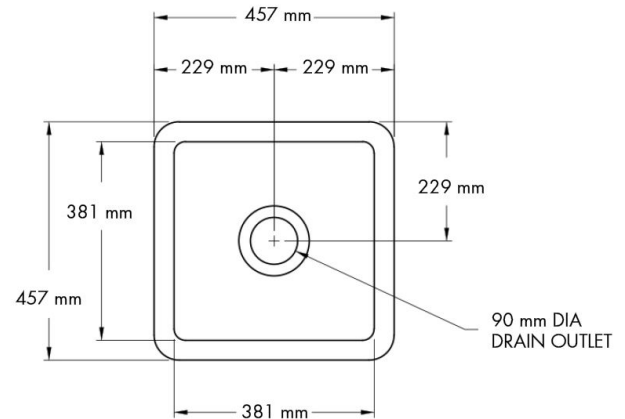

Cuisine 46 x 46 Inset / Undermount Fine Fireclay Sink

Code: CU46FS

Specifications

- Material: Fine Fireclay
- Finish: White Gloss
- Waste Outlet Included: 90x50mm Basket Waste
- Mounting options: Inset & Undermount
- Capacity: 28L
- Internal depth: 210mm
- Approx. internal radius: 15 mm
- Approx. external radius: 45 mm
- Suitable for use with food waste disposer – we recommend purchase of an extended flange and a model with anti-vibration collar
- Note: Fine Fireclay is a natural product and therefore subject to variations. This should be seen as a quality that adds to its unique natural beauty. Variations +/- 2% to the specifications are common and acceptable and are within industry tolerance. We always recommend the cabinet maker and stone provider has the actual sink with them to measure before making cabinetry or cutting stone. For more information please visit our Installation Care & Warranty page or Contact Us.

Product Options

CU46FS: Cuisine 46 x 46 Inset / Undermount Fine Fireclay Sink

CU46SSG: Cuisine 46 x 46 Stainless Steel Grid

CU46FS-OF: Cuisine 46 x 46 Inset / Undermount Fine Fireclay Sink with Overflow

Warranty