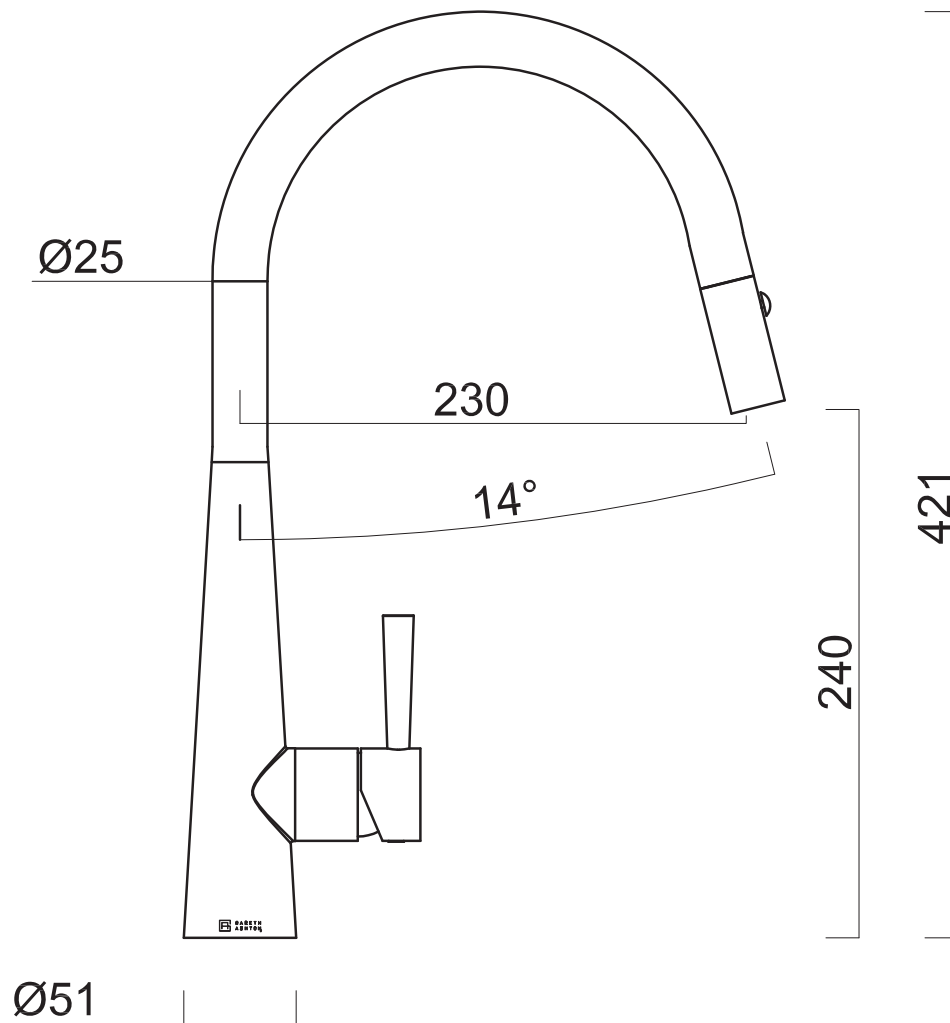

### GOOSE NECK PULL OUT KITCHEN MIXER

WELS Rating 5 Star 5.5L/min  
WELS Registration #T36022(V)