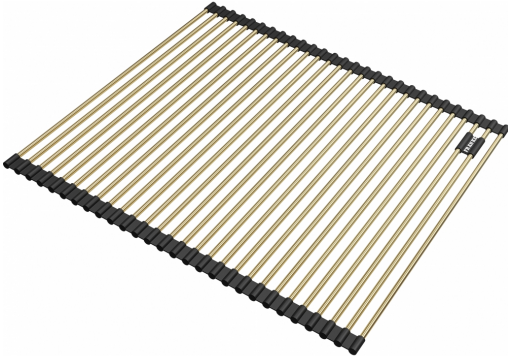

Rolling mat 468x440mm Gold FRL | 112.0655.343

Gold

Gold

Technical Data

Product Information

Type of material	Stainless steel
Color	Gold
Accessory part sub	Roller mat