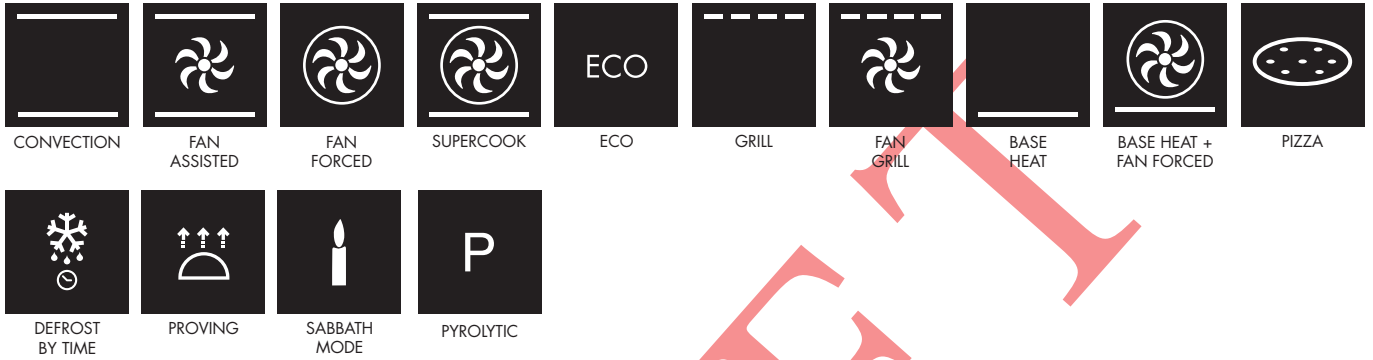

SOPA6301TN 60CM CLASSIC GALILEO PYROLYTIC OVEN

EAN 8017709314040

Dimensions	597mmW x 592mmH x 571mmD (excluding handle)
Finish	Matte Black finish Eclipse high visibility black glass
Total functions	10 cooking functions plus defrost by time, proving, sabbath and pyrolytic clean
Display	Compact Screen
Capacity	78L
Cooking levels	5
Thermostat	30 - 280°C
Installation	Built-in
Programmability	Fully programmable
Cleaning	Pyrolytic cleaning
Lighting	2 x 40W halogen
Supplied accessories	1 x Chrome shelves 1 x Chrome grill insert 1 x 50mm enamelled baking tray
Optional accessories	PPR2 - Stone ET20 - 20mm Enamelled Baking Tray ET50 - 50mm Enamelled Baking Tray 38508/510 - Baking Dish GTP2 - Partial Telescopic guides GTT2 - Total telescopic guides
Safety	Cool Door technology, thermal protection system, control lock and child safety lock
Power	220-240V, 50/60Hz 3000W 13A Connection
Warranty	Two years parts and labour

SOPA6301TN
60CM CLASSIC GALILEO PYROLYTIC OVEN

FUNCTIONS

PLEASE NOTE: drawings are not to scale. They are to assist only.
WARNING: technical specifications and product sizes can be varied by the manufacturer without notice.
Cutouts for appliances should only be by physical product measurements. The above information is indicative only.