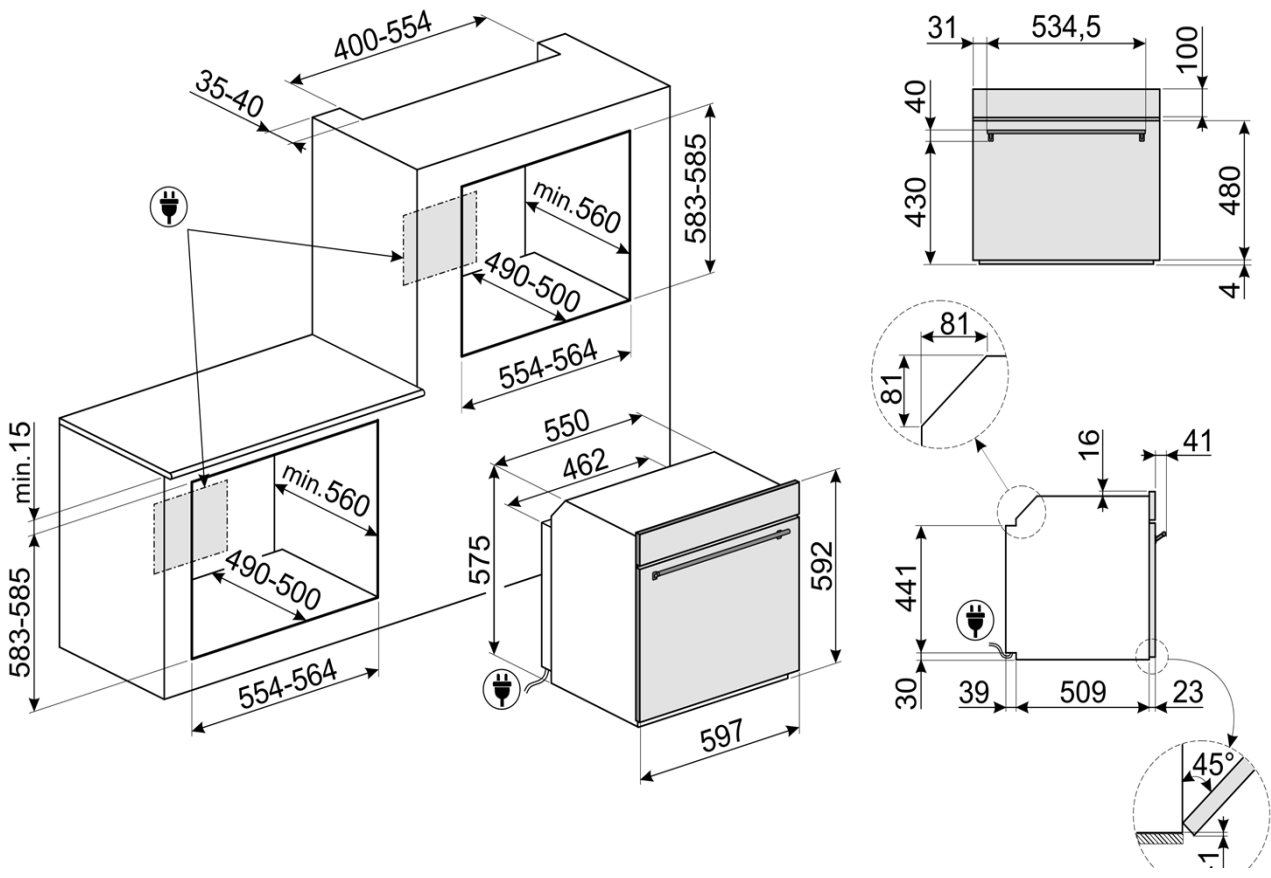

SOPA6301TN 60CM CLASSIC GALILEO PYROLYTIC OVEN

EAN 8017709314040

Dimensions	597mmW x 592mmH x 571mmD (excluding handle)
Finish	Matte Black finish Eclipse high visibility black glass
Total functions	10 cooking functions plus defrost by time, proving, sabbath and pyrolytic clean
Display	Compact Screen
Capacity	78L
Cooking levels	5
Thermostat	30 - 280°C
Installation	Built-in
Programmability	Fully programmable
Cleaning	Pyrolytic cleaning
Lighting	2 x 40W halogen
Supplied accessories	1 x Chrome shelves 1 x Chrome grill insert 1 x 50mm enamelled baking tray
Optional accessories	PPR2 - Stone ET20 - 20mm Enamelled Baking Tray ET50 - 50mm Enamelled Baking Tray 38508/510 - Baking Dish GTP2 - Partial Telescopic guides GTT2 - Total telescopic guides
Safety	Cool Door technology, thermal protection system, control lock and child safety lock
Power	220-240V, 50/60Hz 3000W 13A Connection
Warranty	Two years parts and labour

SOPA6301TN
60CM CLASSIC GALILEO PYROLYTIC OVEN

FUNCTIONS

PLEASE NOTE: drawings are not to scale. They are to assist only.
WARNING: technical specifications and product sizes can be varied by the manufacturer without notice.
Cutouts for appliances should only be by physical product measurements. The above information is indicative only.