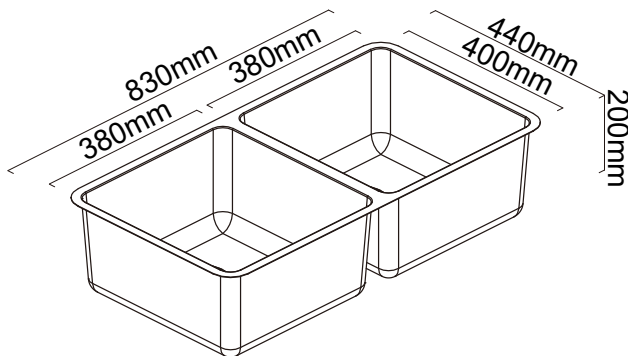

NL200T16

LAGO SINK WITH 304 STAINLESS STEEL PULL OUT MIXER

INCLUDED ACCESSORIES

OPTIONAL ACCESSORIES

DIMENSIONS

SPECIFICATIONS

Description	Double Bowl, Top Mount / Under Mount / Flush Mount
Overall Sink Size	L830mm x W440mm x D200mm
Bowl Dimensions	L380mm x W400mm x D200mm (both bowls)
Radius	25mm
Water Capacity	30 Litres (each bowl)
Technic	Pressed
Material	Stainless Steel SUS304

INSTALLATION

Template	Fixing clips supplied
Min Cabinet Size	900mm
Waste Holes	2 x 90mm round Compatible with waste disposal

PLUMBING

Waste Fittings	2 x (90mm x 2") basket waste included
----------------	---------------------------------------

PACKAGING

Carton Type	EPS protection & Individual carton
Gross Weight	10kg
Carton Size	L900mm x W515mm x D280mm

SURFACE FINISH

SILKY | BRUSH

WASTE KIT

MATERIAL

INSTALLATION OPTIONS

TOPMOUNT