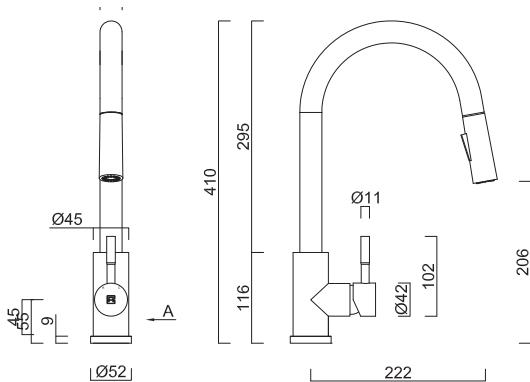

NL200T16

LAGO SINK WITH 304 STAINLESS STEEL PULL OUT MIXER

INCLUDED ACCESSORIES

OPTIONAL ACCESSORIES

DIMENSIONS

SPECIFICATIONS

Description	Double Bowl, Top Mount / Under Mount / Flush Mount
Overall Sink Size	L830mm x W440mm x D200mm
Bowl Dimensions	L380mm x W400mm x D200mm (both bowls)
Radius	25mm
Water Capacity	30 Litres (each bowl)
Technic	Pressed
Material	Stainless Steel SUS304

INSTALLATION

Template	Fixing clips supplied
Min Cabinet Size	900mm
Waste Holes	2 x 90mm round Compatible with waste disposal

PLUMBING

Waste Fittings	2 x (90mm x 2") basket waste included
----------------	---------------------------------------

PACKAGING

Carton Type	EPS protection & Individual carton
Gross Weight	10kg
Carton Size	L900mm x W515mm x D280mm

SURFACE FINISH

SILKY | BRUSH

WASTE KIT

MATERIAL

INSTALLATION OPTIONS

TOPMOUNT

UNDER MOUNT

FLUSH MOUNT