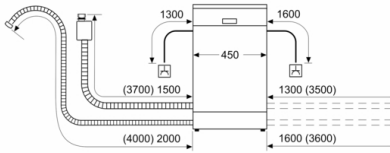

#### Product Dimensions (H x W x D)

- H: 845 mm x W: 450 mm x D: 600 mm

**Series 6, free-standing dishwasher, 45 cm,  
silver inox  
SPS6IKI01A**

measurements in mm

socket  
( ) values with extension kit