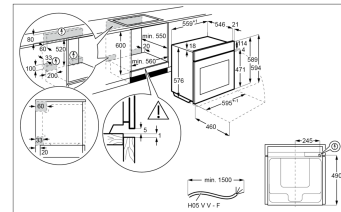

UNDERBENCH