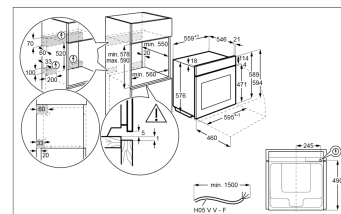

CABINET

Product Dimension

Total height (mm) - 594, Total width (mm) - 595, Total depth (mm) - 567, CM Tech data (cm) - 60

Flush fit cut out

Flush fit cut out height (mm) - 590, Flush fit cut out width (mm) - 560, Flush fit cut out depth (mm) - 550