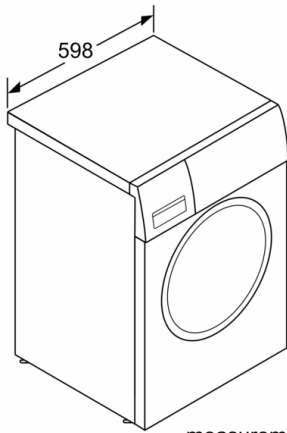

---

**Technical Data**

Built-in / Free-standing : Freestanding  
Height of removable worktop : -2 mm  
Dimensions of the product : 848 x 598 x 590 mm  
Height for building under : 850.00 mm  
Net weight : 73.0 kg  
Connection Rating : 2300 W  
Fuse protection : 10 A  
Voltage : 220-240 V  
Frequency : 50 Hz  
Length electrical supply cord : 160 cm  
Washing performance class : A  
Door hinge : Left  
Wheels : No  
EAN code : 4242002844848  
Capacity cotton - NEW (2010/30/EC) : 8.0 kg  
Spin drying performance class : B  
Maximum spin speed : 1400 rpm  
Noise level washing : 47 dB(A) re 1 pW  
Noise level spinning : 71 dB(A) re 1 pW  
Installation typology : Freestanding

#### Technical Information

- Dimensions (H x W x D): 84.8 cm x 59.8 cm x 59.0 cm (63.2 cm with door frame)
- Operating noise level (based on Cotton 60°C program): wash 47 / spin 71 dB(A)

**Series 8, washing machine, front loader, 8  
kg, 1400 rpm  
WAW28460AU**

---

measurements in mm